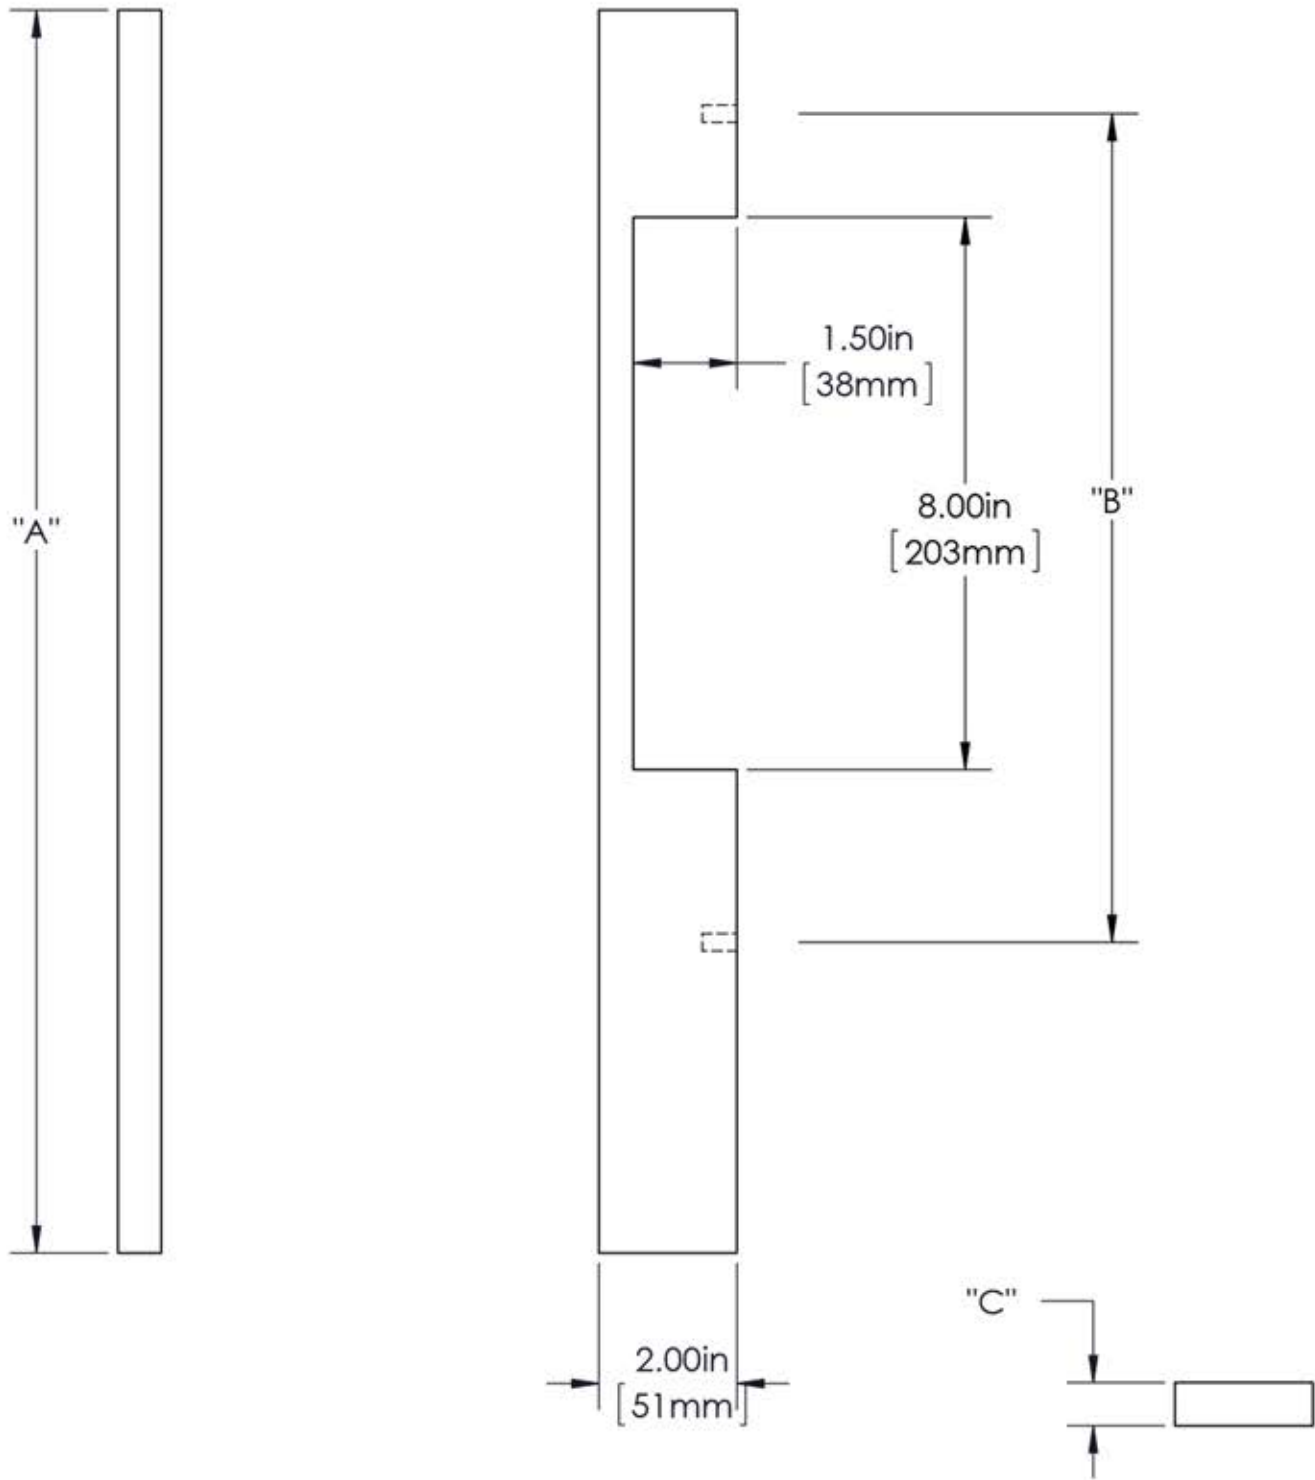

First Impressions PRY1SMTSAL

Overall Length "A"	Center To Center "B"	Overall Diameter "C"
18"(457mm)	12"(305mm)	5/8"(16mm)
24"(609mm)	18"(457mm)	5/8"(16mm)
36"(914mm)	24"(609mm)	5/8"(16mm)