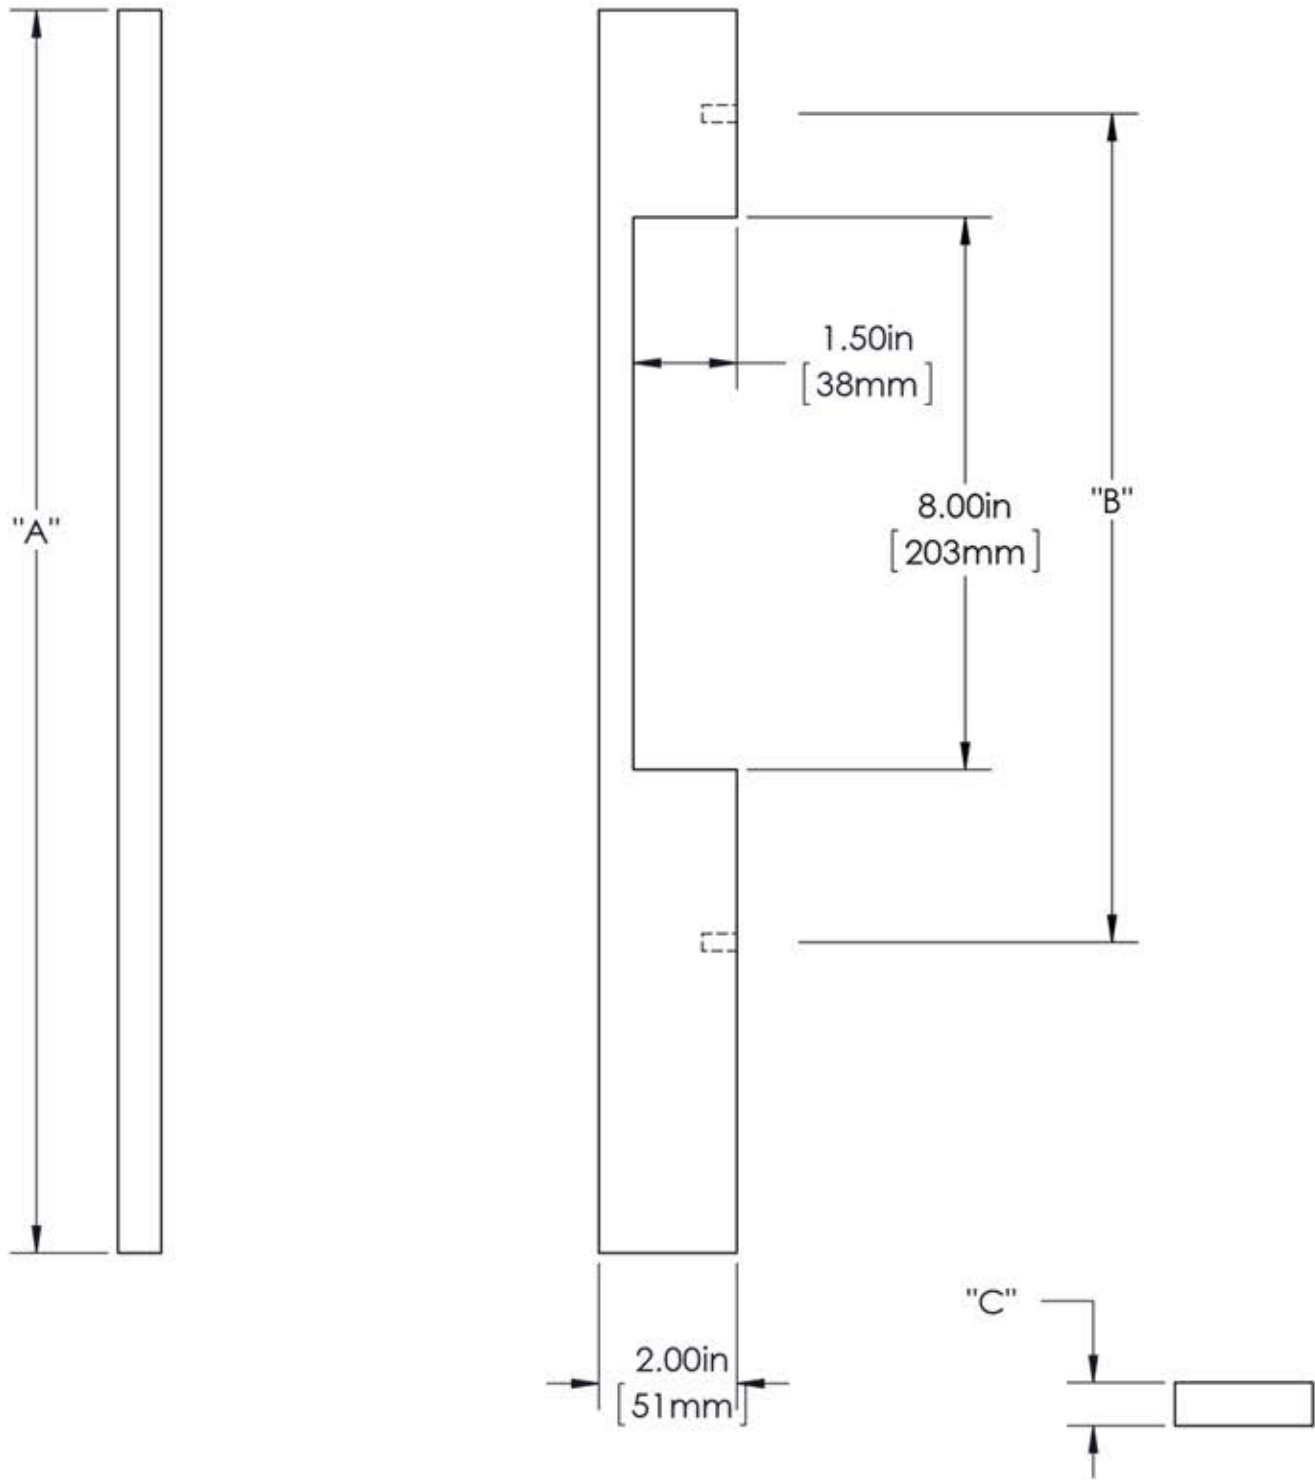

First Impressions PRY1SMTSBR

Overall Length "A"	Center To Center "B"	Overall Diameter "C"
18"(457mm)	12"(305mm)	5/8"(16mm)
24"(609mm)	18"(457mm)	5/8"(16mm)
36"(914mm)	24"(609mm)	5/8"(16mm)