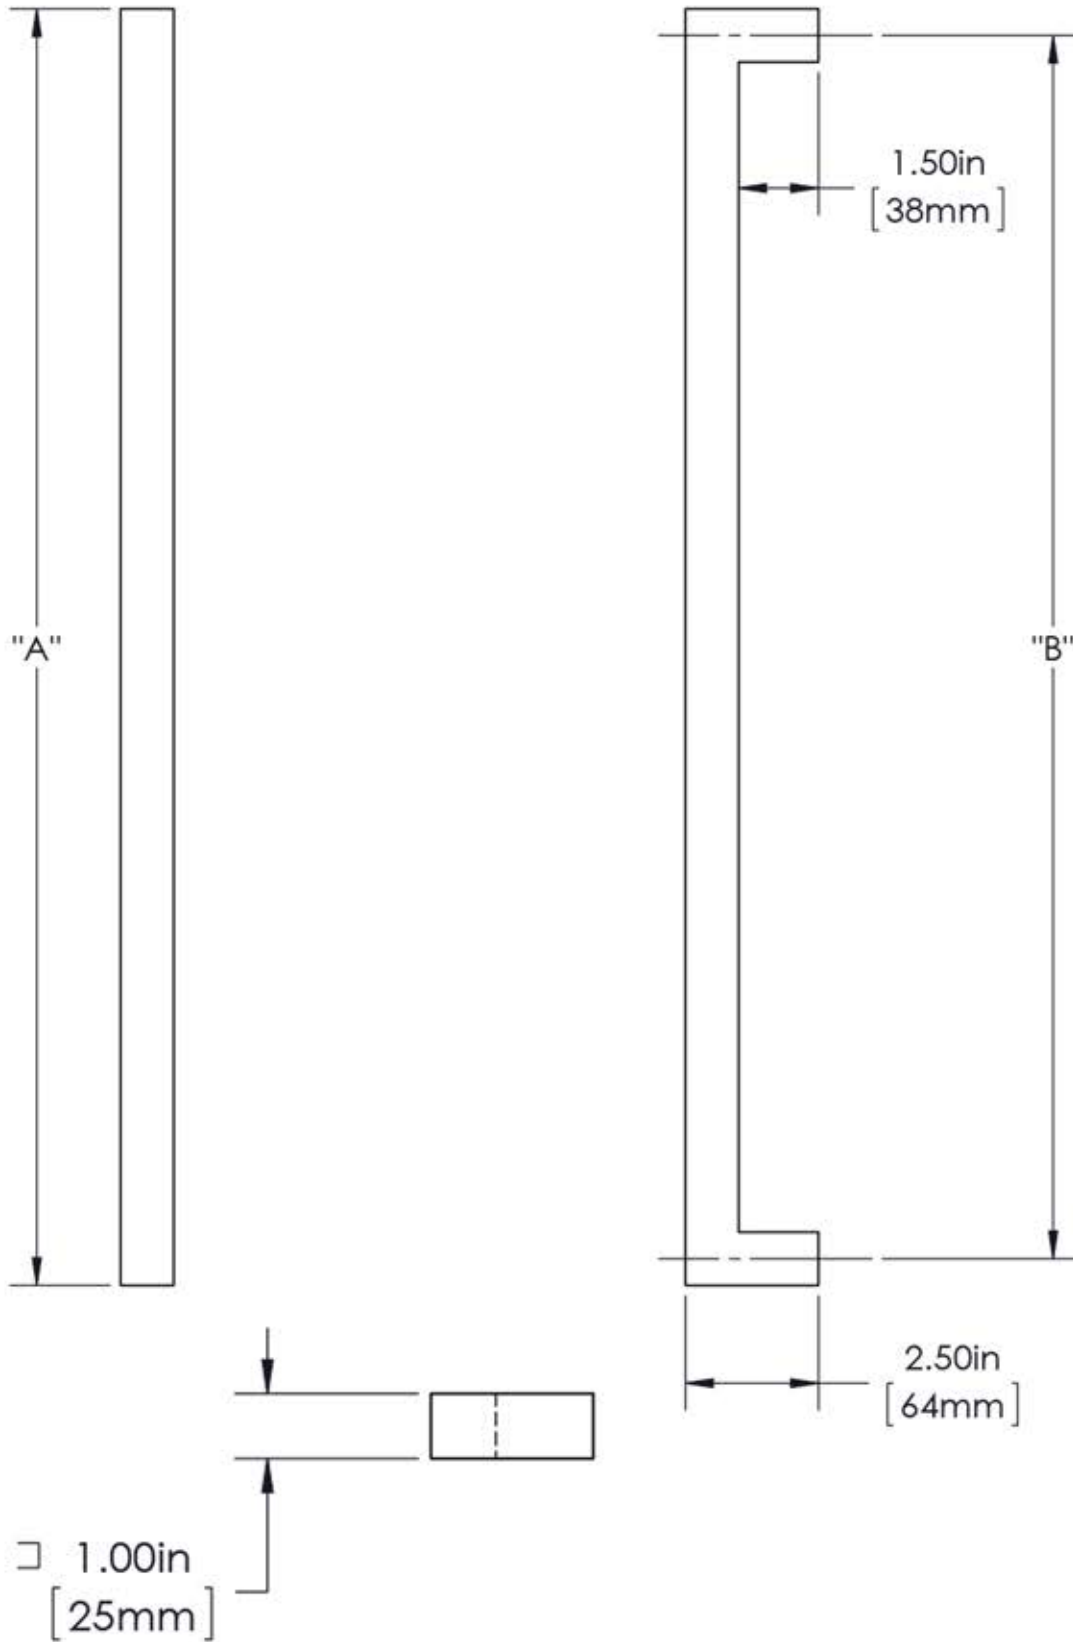

First Impressions SD-SER100012SAL

Overall Length "A"	Center To Center "B"	Overall Dimension
12"(305mm)	11"(279mm)	1"(25mm)