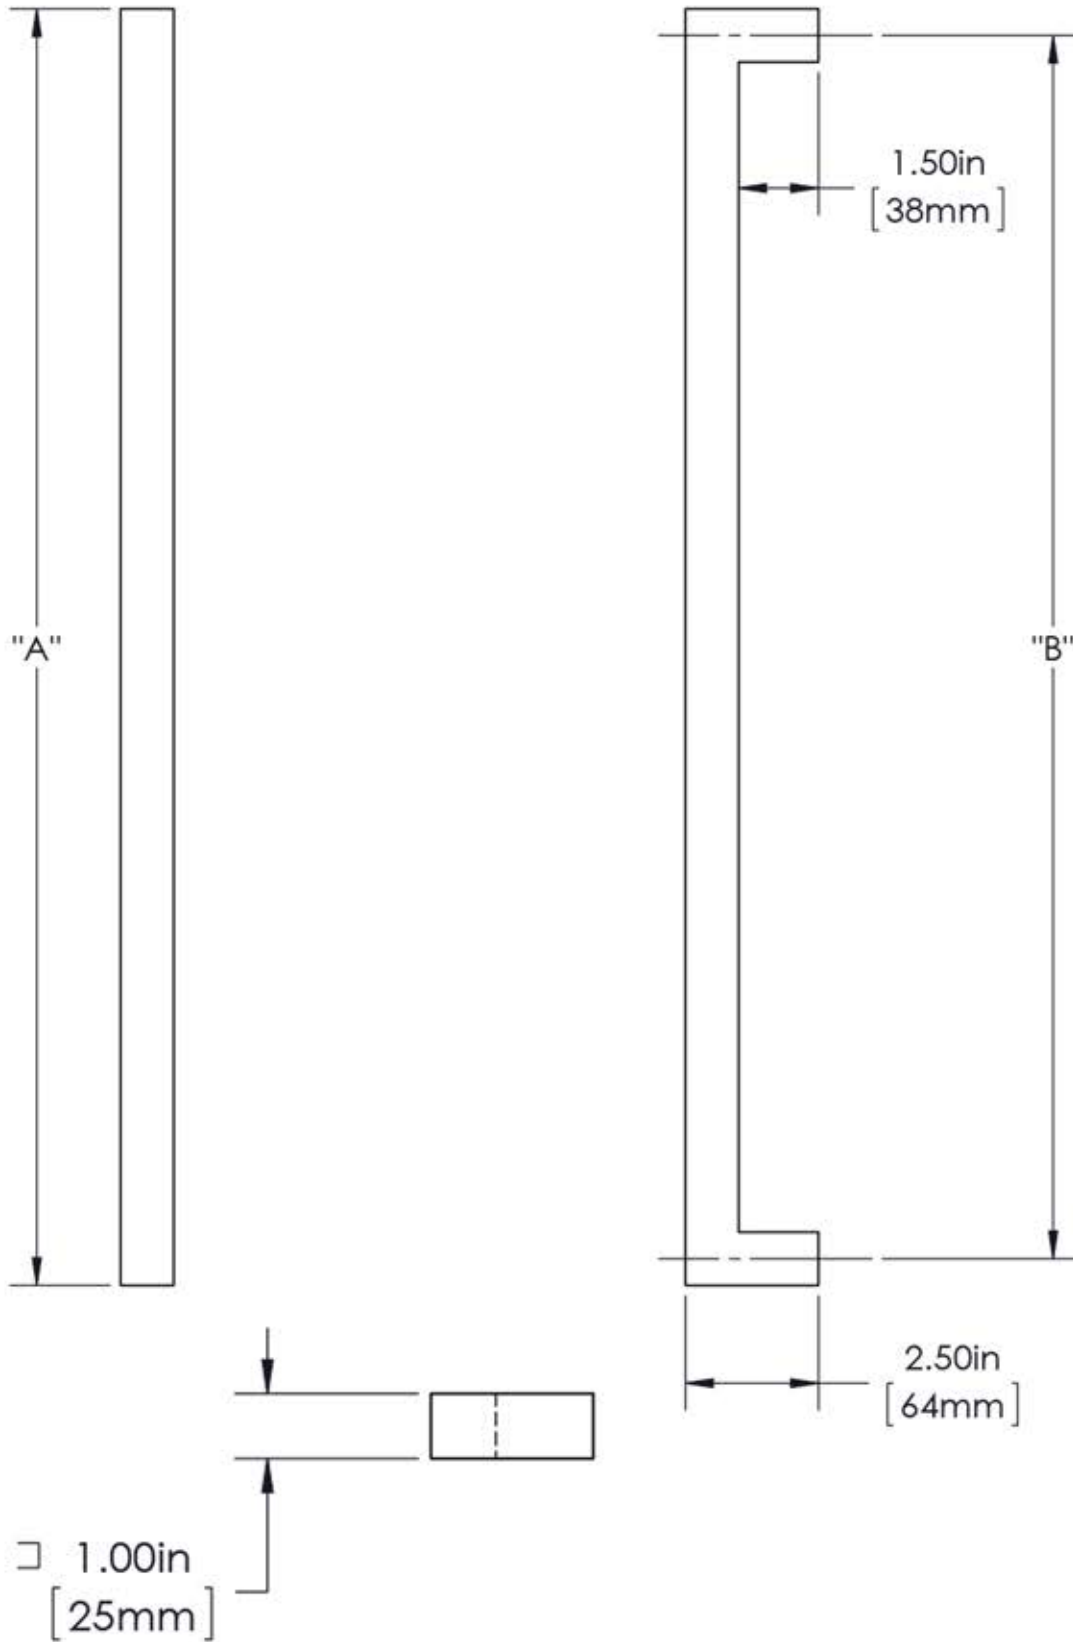

# First Impressions SER100SAL

Overall Length "A"	Center To Center "B"	Overall Dimension
12"(305mm)	11"(279mm)	1"(25mm)
24"(610mm)	23"(584mm)	1"(25mm)
36"(914mm)	35"(889mm)	1"(25mm)