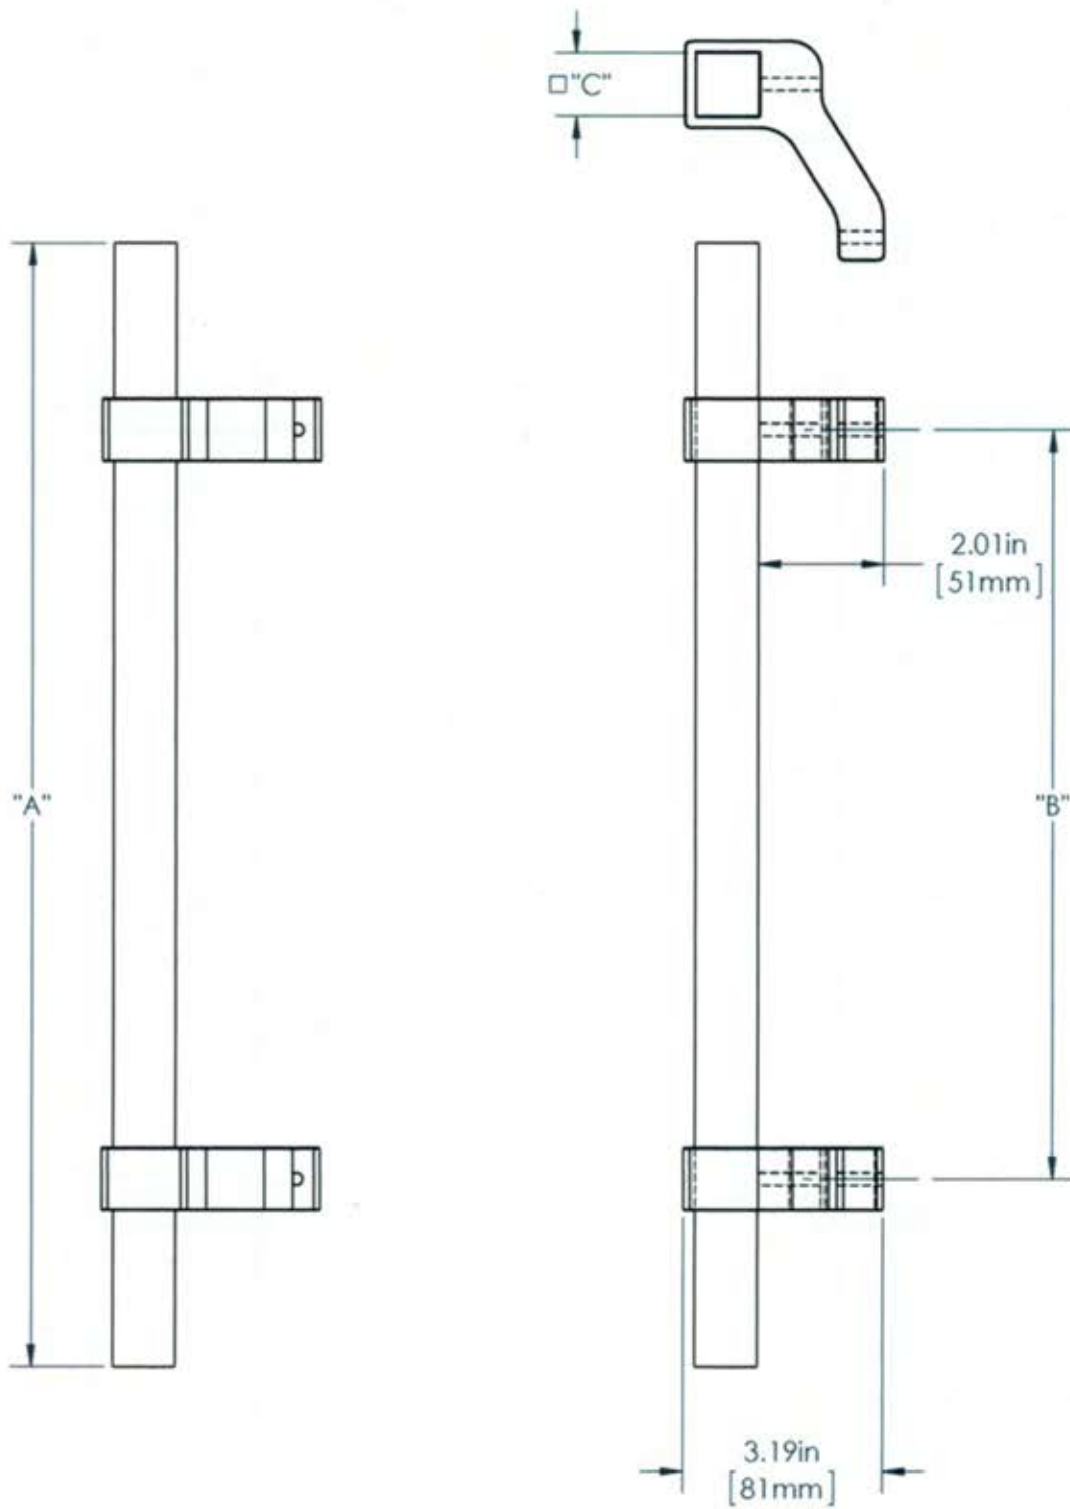

First Impressions SKY100FAL

Overall Length "A"	Center To Center "B"	Overall Diameter "C"
12"(305mm)	8"(203mm)	1"(25mm)
24"(610mm)	18"(457mm)	1"(25mm)
36"(914mm)	24"(610mm)	1"(25mm)