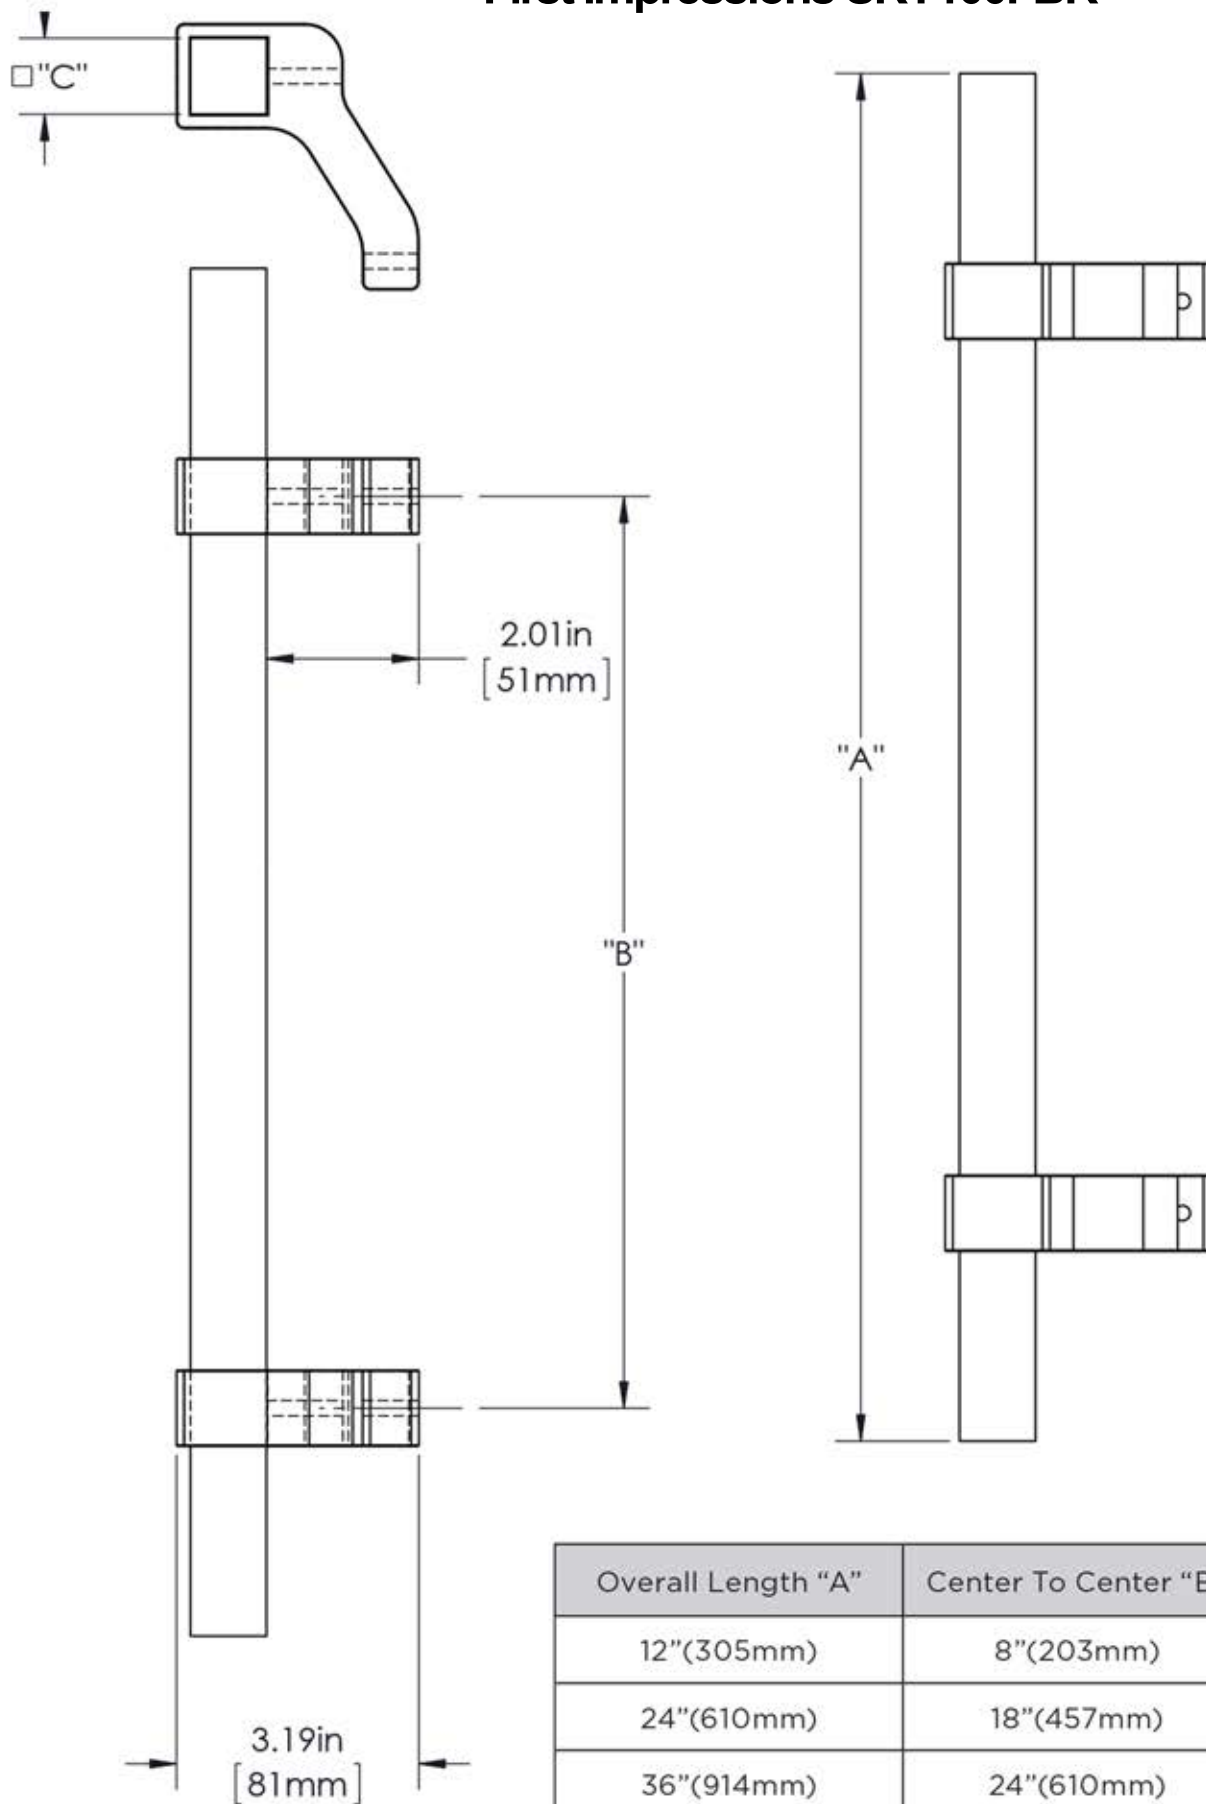

First Impressions SKY100FBR

Overall Length "A"	Center To Center "B"	Overall Diameter "C"
12"(305mm)	8"(203mm)	1"(25mm)
24"(610mm)	18"(457mm)	1"(25mm)
36"(914mm)	24"(610mm)	1"(25mm)
48"(1219mm)	36"(914mm)	1"(25mm)
60"(1524mm)	48"(1219mm)	1"(25mm)