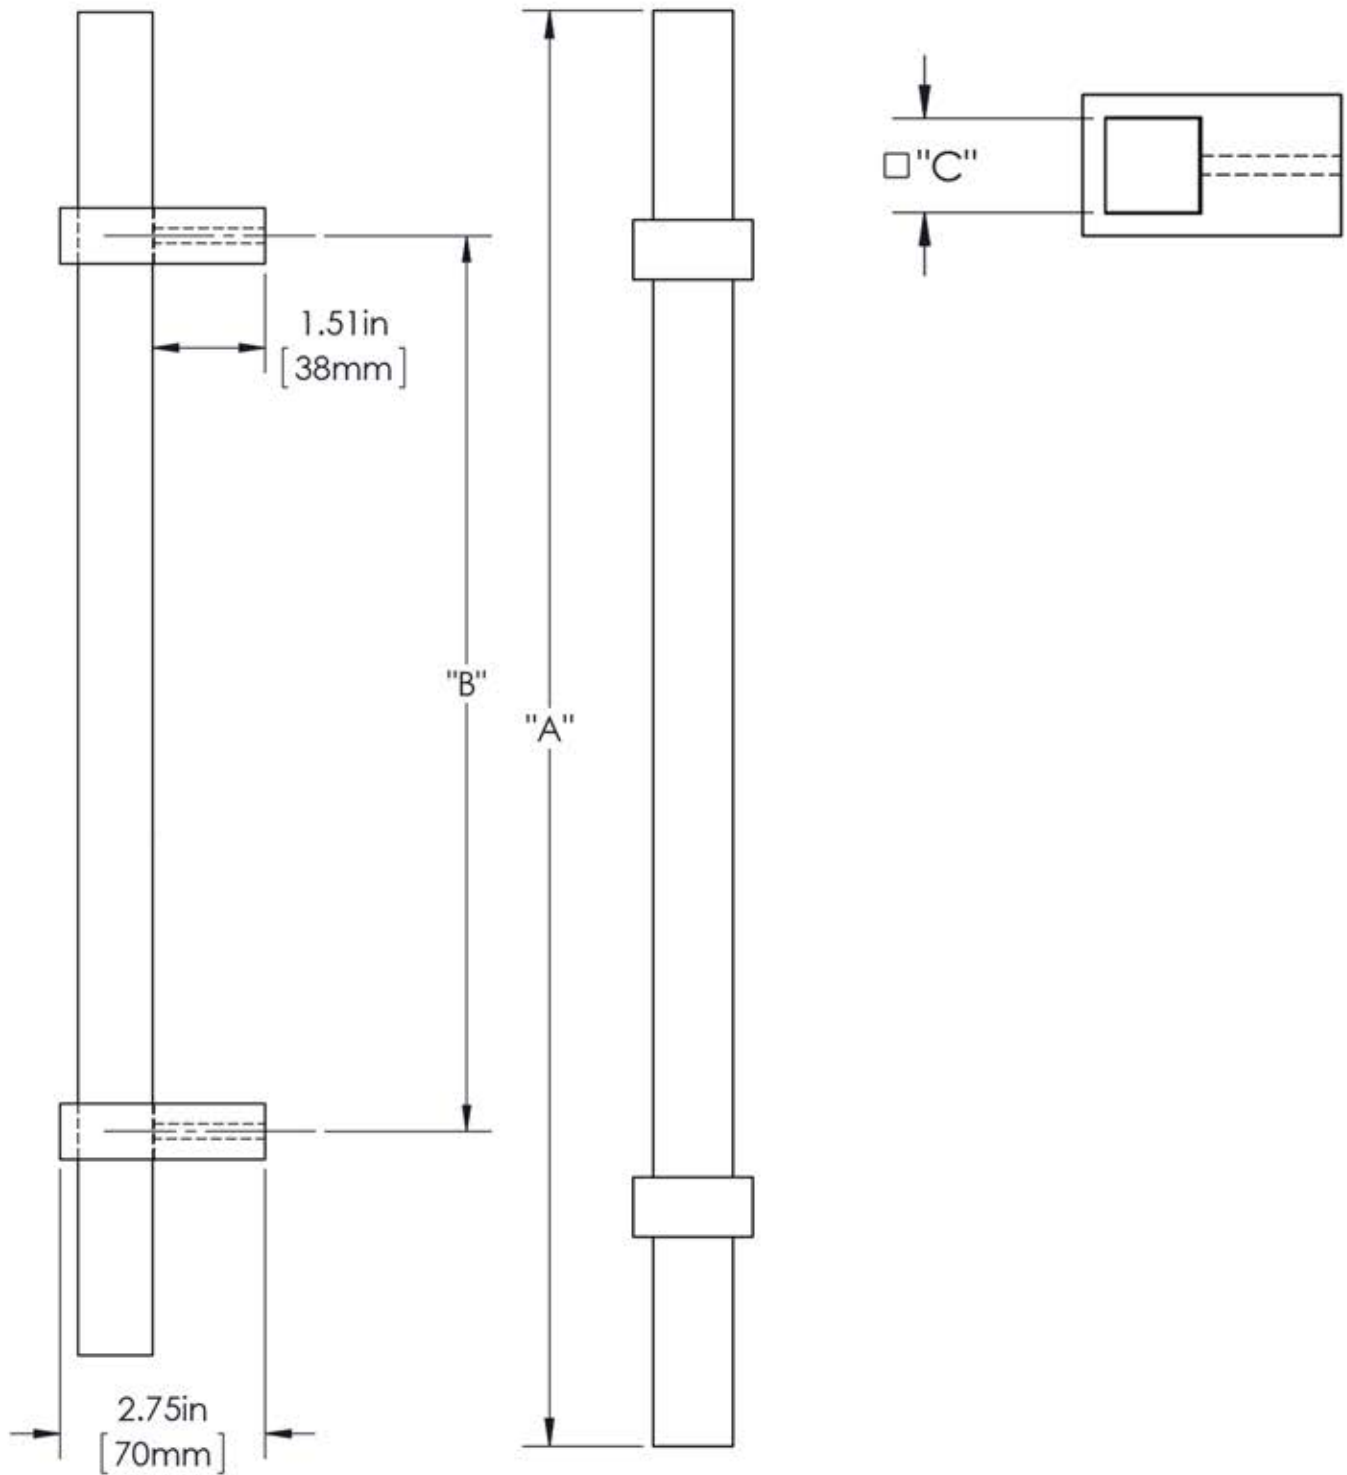

First Impressions SKY100SAL

Overall Length "A"	Center To Center "B"	Overall Diameter "C"
12"(305mm)	8"(203mm)	1"(25mm)
24"(610mm)	18"(457mm)	1"(25mm)
36"(914mm)	24"(610mm)	1"(25mm)
48"(1219mm)	36"(914mm)	1"(25mm)
60"(1524mm)	48"(1219mm)	1"(25mm)