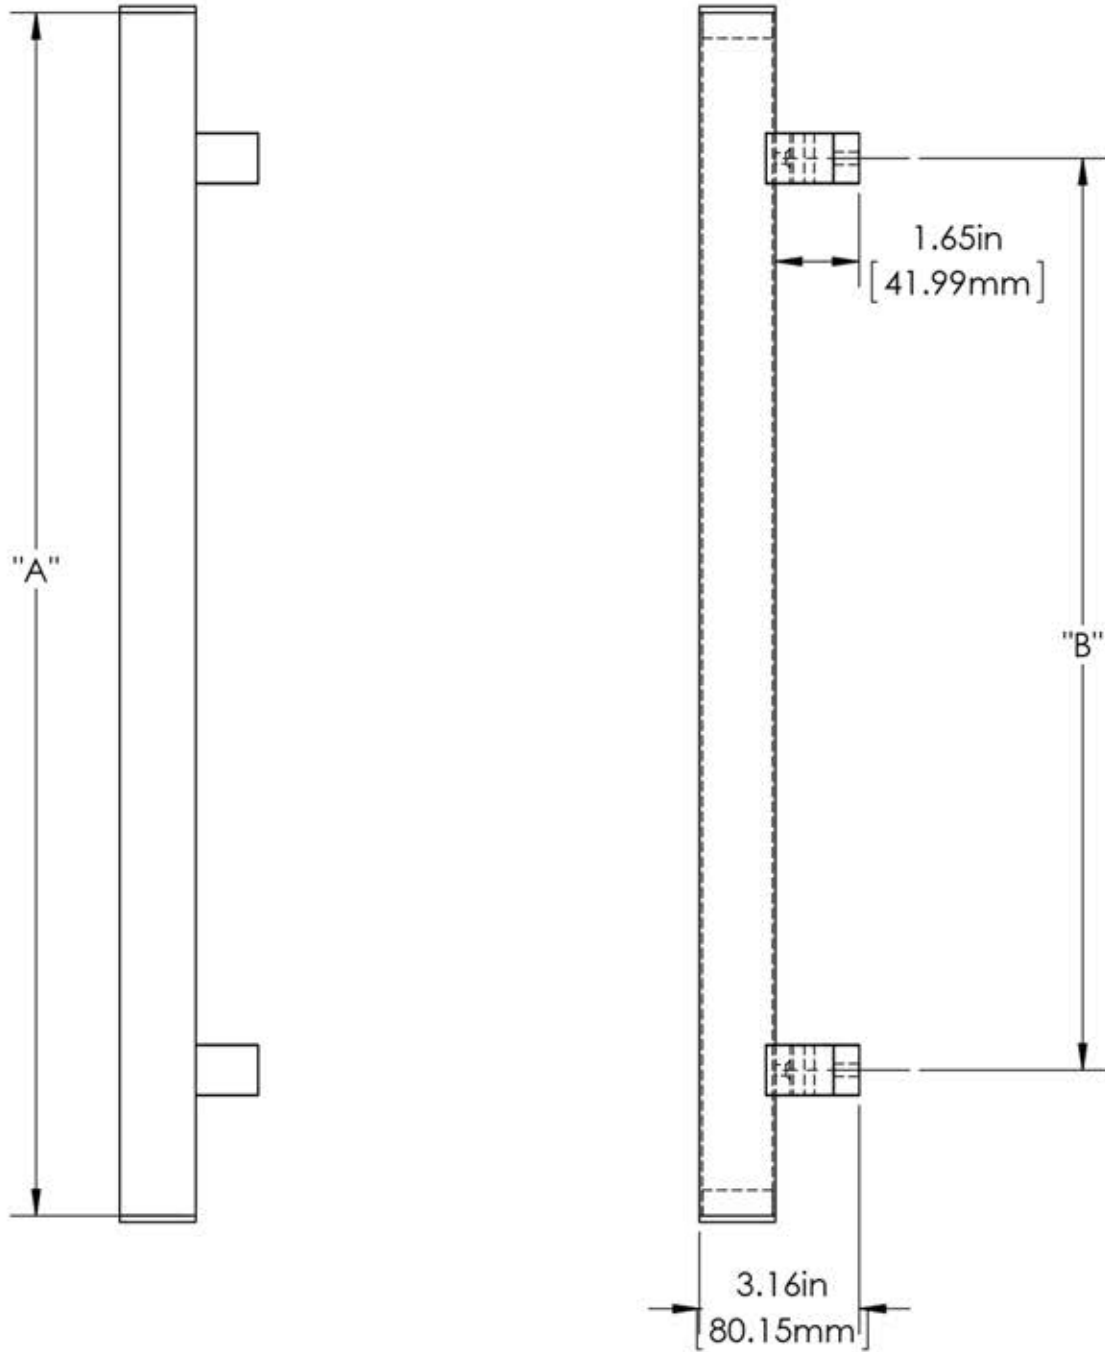

First Impressions WST150SMTFBR

Overall Length "A"	Center To Center "B"	Overall Diameter "C"
18"(457mm)	12"(305mm)	1 1/2"(38mm)
24"(610mm)	18"(457mm)	1 1/2"(38mm)
36"(914mm)	24"(610mm)	1 1/2"(38mm)