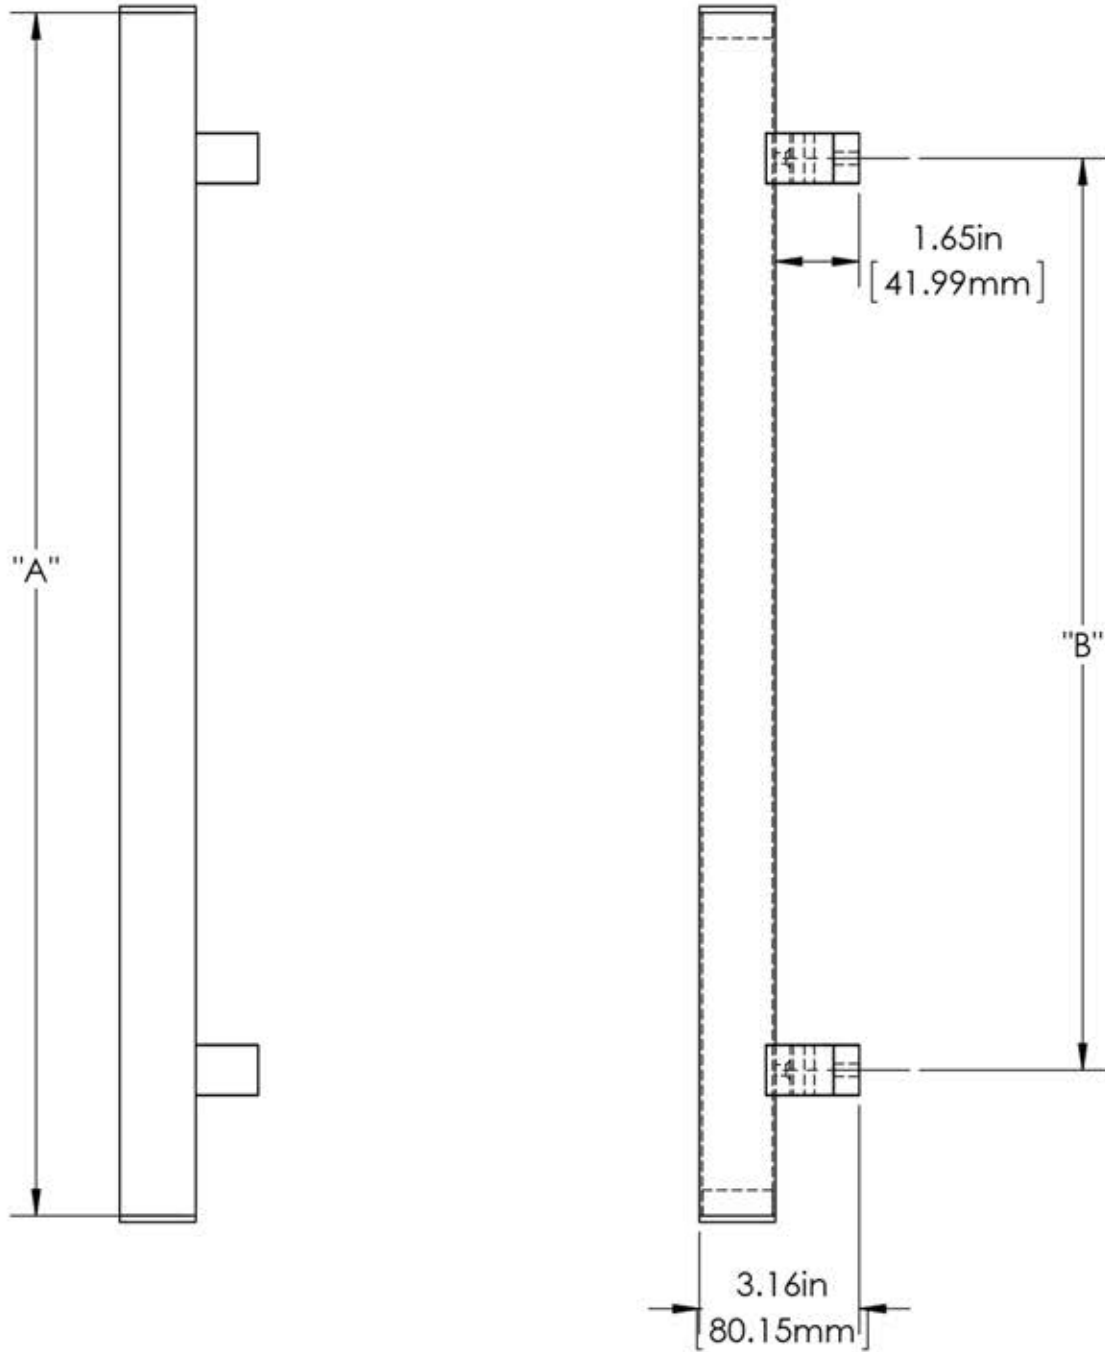

First Impressions WST150SMTFS

Overall Length "A"	Center To Center "B"	Overall Diameter "C"
18"(457mm)	12"(305mm)	1 1/2"(38mm)
24"(610mm)	18"(457mm)	1 1/2"(38mm)
36"(914mm)	24"(610mm)	1 1/2"(38mm)