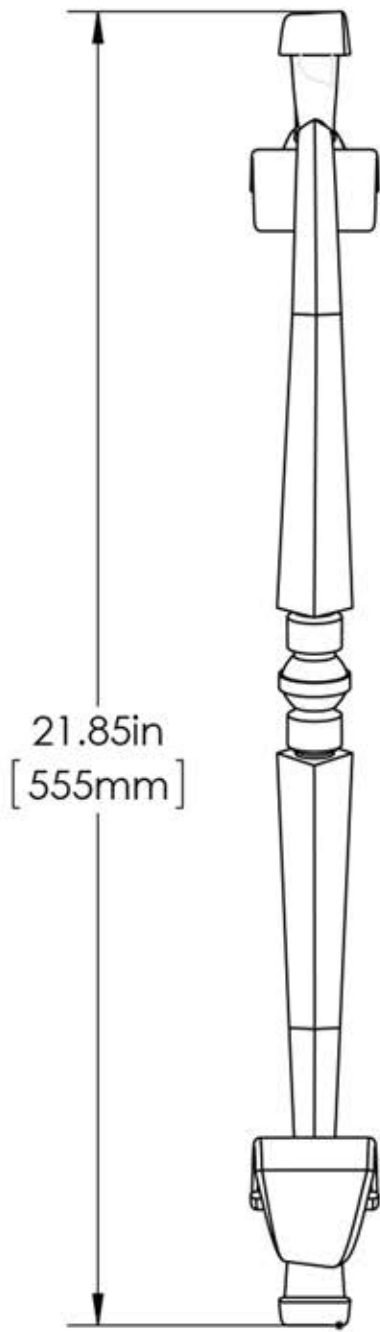

# First Impressions SNJ1021SBR

Overall Length	Center To Center	Overall Diameter
21 1/2"(546mm)	20 1/2"(521mm)	2 1/8"(54mm)