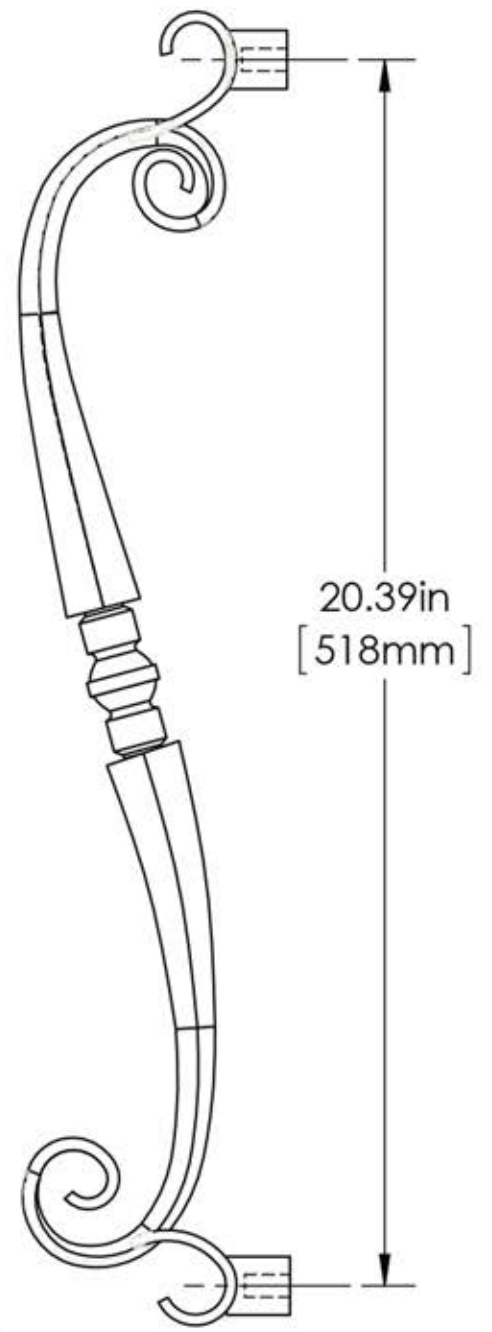

# First Impressions SNJ1021SBR

Overall Length	Center To Center	Overall Diameter
21 1/2"(546mm)	20 1/2"(521mm)	2 1/8"(54mm)