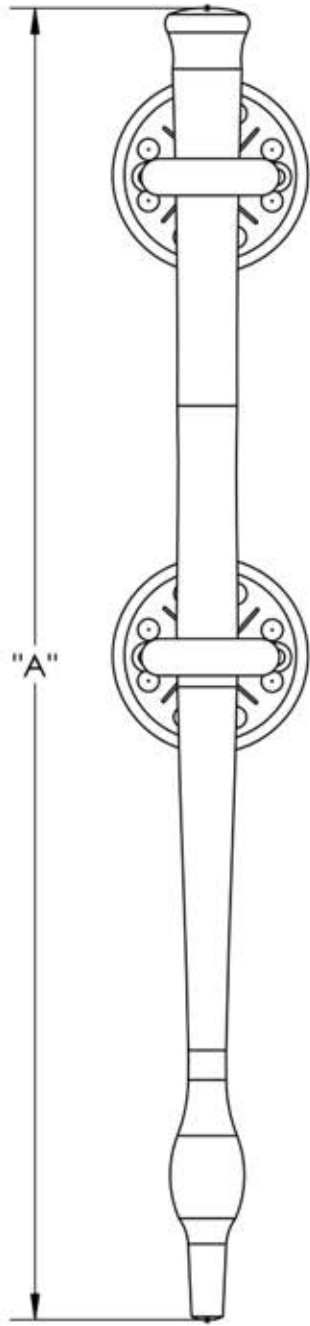

First Impressions SNJ4020HMRSSTFRD

Overall Length "A"	Center To Center "B"	Overall Diameter "C"
20 1/16"(510mm)	7 7/8"(200mm)	1 3/16"(30mm)