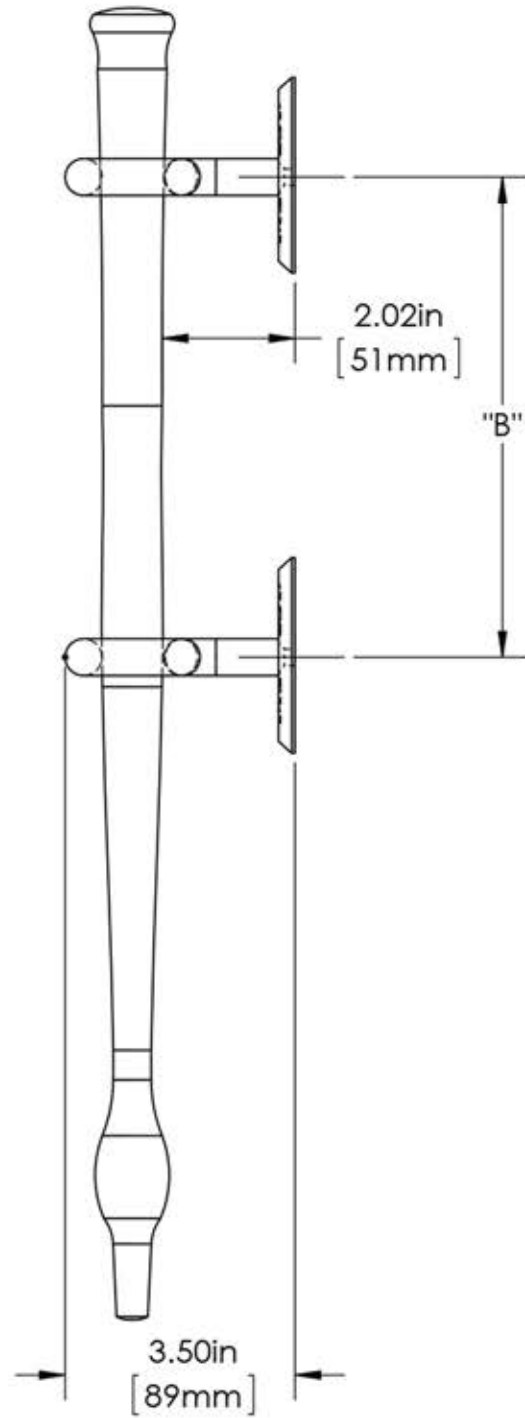

First Impressions SNJ4020HMRSSTFRD

Overall Length "A"	Center To Center "B"	Overall Diameter "C"
20 1/16"(510mm)	7 7/8"(200mm)	1 3/16"(30mm)