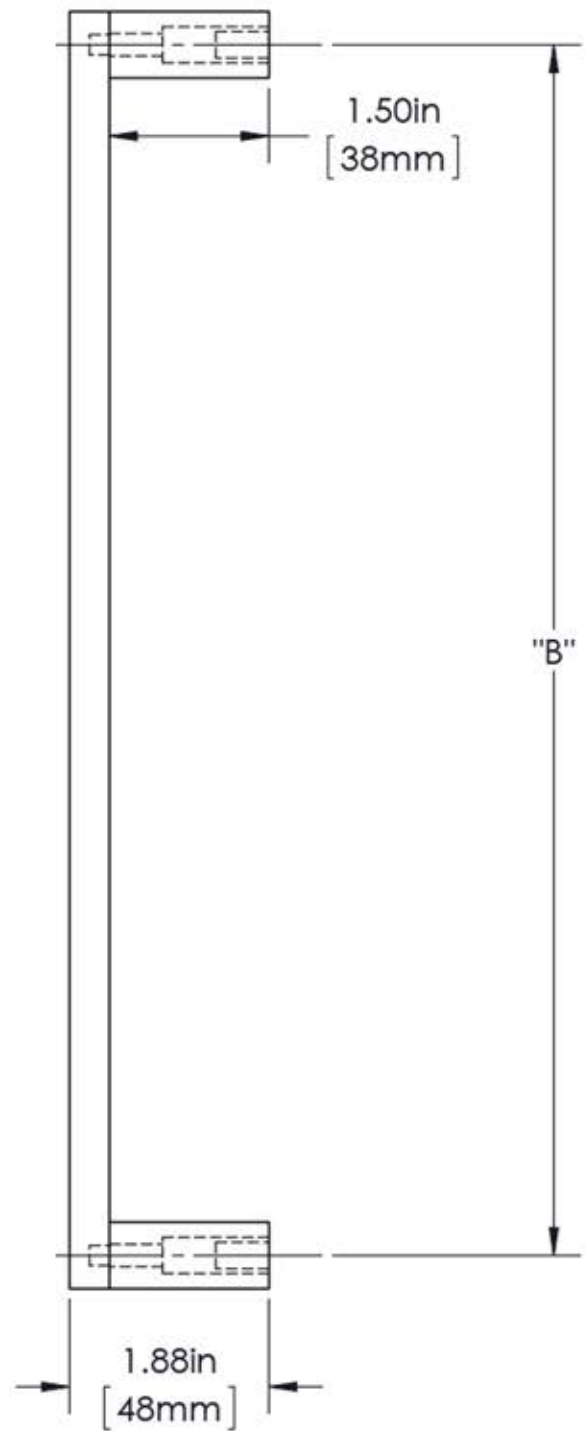

First Impressions STR2SMTSBR

Overall Length "A"	Center To Center "B"	Thickness "C"	Face Width "D"
12"(305mm)	11 3/8"(289mm)	3/8"(10mm)	1 1/2"(38mm)
24"(610mm)	23 3/8"(594mm)	3/8"(10mm)	1 1/2"(38mm)
36"(914mm)	35 3/8"(899mm)	3/8"(10mm)	1 1/2"(38mm)