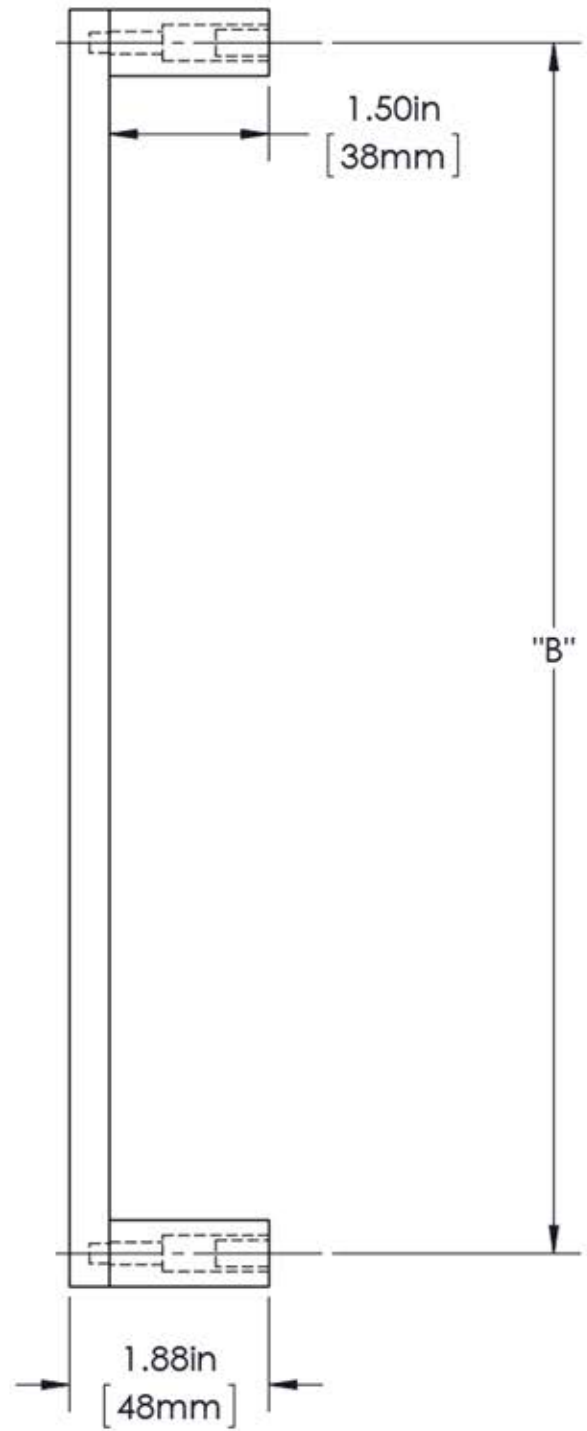

First Impressions STR3SMTSS4

Overall Length "A"	Center To Center "B"	Thickness "C"	Face Width "D"
12"(305mm)	11 3/8"(289mm)	3/8"(10mm)	1 1/2"(38mm)
24"(610mm)	23 3/8"(594mm)	3/8"(10mm)	1 1/2"(38mm)
36"(914mm)	35 3/8"(899mm)	3/8"(10mm)	1 1/2"(38mm)