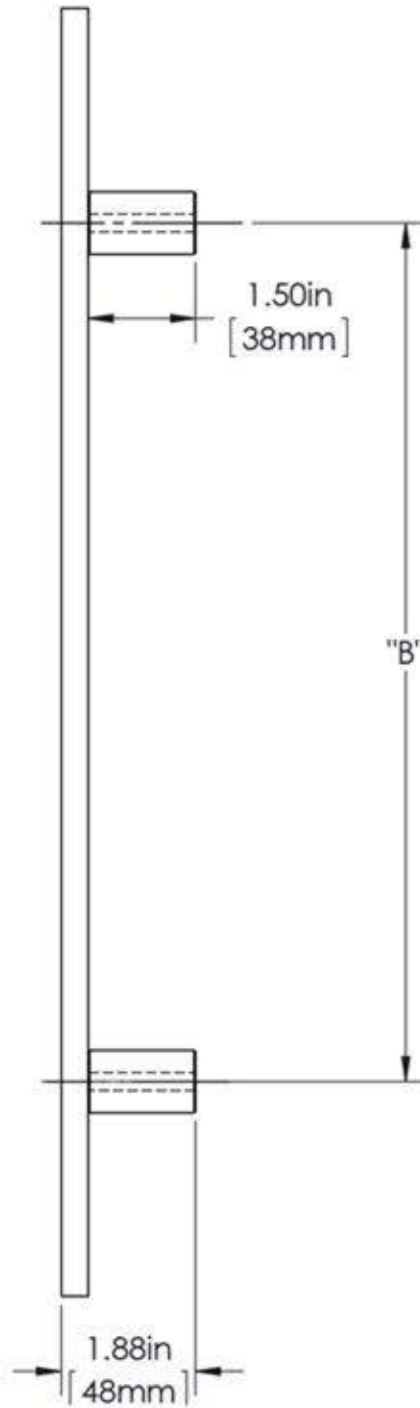

First Impressions STR4SMTSS4

1.50in
[38mm]

Overall Length "A"	Center To Center "B"	Thickness "C"	Face Width "D"
12"(305mm)	8"(203mm)	3/8"(10mm)	1 1/4"(32mm)
24"(610mm)	18"(457mm)	3/8"(10mm)	1 1/4"(32mm)
36"(914mm)	24"(610mm)	3/8"(10mm)	1 1/4"(32mm)