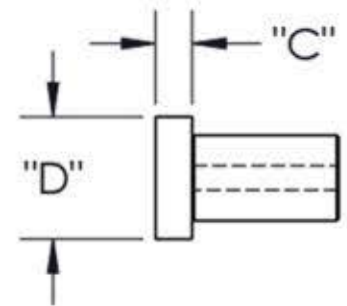

First Impressions STR4SMTSS4

1.50in
[38mm]

Overall Length "A"	Center To Center "B"	Thickness "C"	Face Width "D"
12"(305mm)	8"(203mm)	3/8"(10mm)	1 1/4"(32mm)
24"(610mm)	18"(457mm)	3/8"(10mm)	1 1/4"(32mm)
36"(914mm)	24"(610mm)	3/8"(10mm)	1 1/4"(32mm)