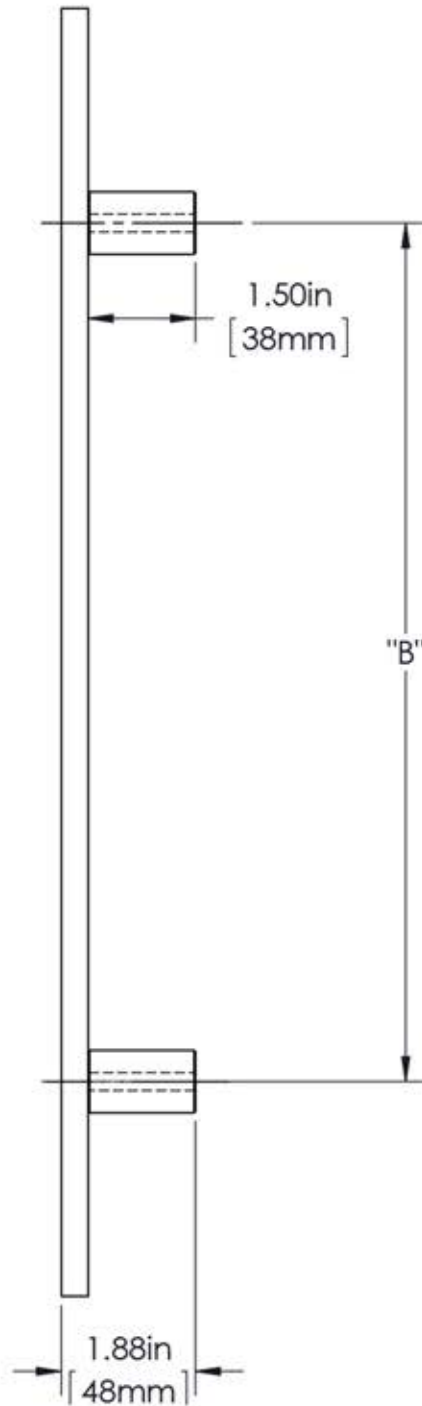

First Impressions STR5SMTSBR

Overall Length "A"	Center To Center "B"	Thickness "C"	Face Width "D"
12"(305mm)	8"(203mm)	3/8"(10mm)	1 1/4"(32mm)
24"(610mm)	18"(457mm)	3/8"(10mm)	1 1/4"(32mm)
36"(914mm)	24"(610mm)	3/8"(10mm)	1 1/4"(32mm)