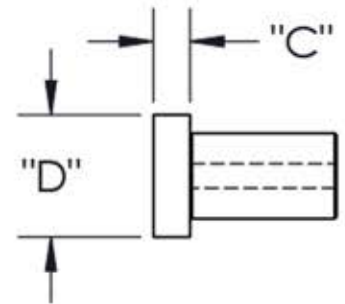

First Impressions STR5SMTSBR

Overall Length "A"	Center To Center "B"	Thickness "C"	Face Width "D"
12"(305mm)	8"(203mm)	3/8"(10mm)	1 1/4"(32mm)
24"(610mm)	18"(457mm)	3/8"(10mm)	1 1/4"(32mm)
36"(914mm)	24"(610mm)	3/8"(10mm)	1 1/4"(32mm)