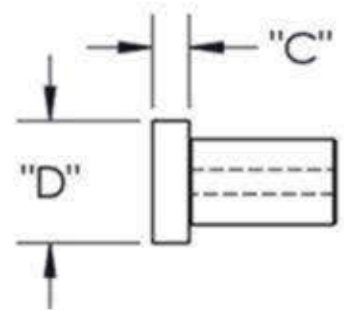

First Impressions STR6SMTSS4

Overall Length "A"	Center To Center "B"	Thickness "C"	Face Width "D"
12"(305mm)	8"(203mm)	3/8"(10mm)	1 1/4"(32mm)
24"(610mm)	18"(457mm)	3/8"(10mm)	1 1/4"(32mm)
36"(914mm)	24"(610mm)	3/8"(10mm)	1 1/4"(32mm)