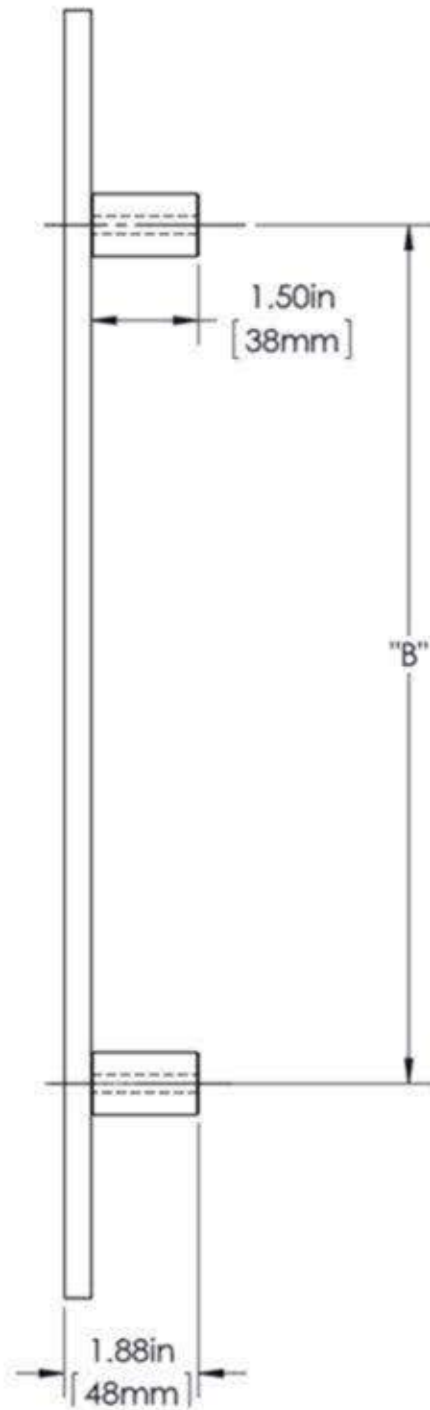

First Impressions STR6SMTSS4

Overall Length "A"	Center To Center "B"	Thickness "C"	Face Width "D"
12"(305mm)	8"(203mm)	3/8"(10mm)	1 1/4"(32mm)
24"(610mm)	18"(457mm)	3/8"(10mm)	1 1/4"(32mm)
36"(914mm)	24"(610mm)	3/8"(10mm)	1 1/4"(32mm)