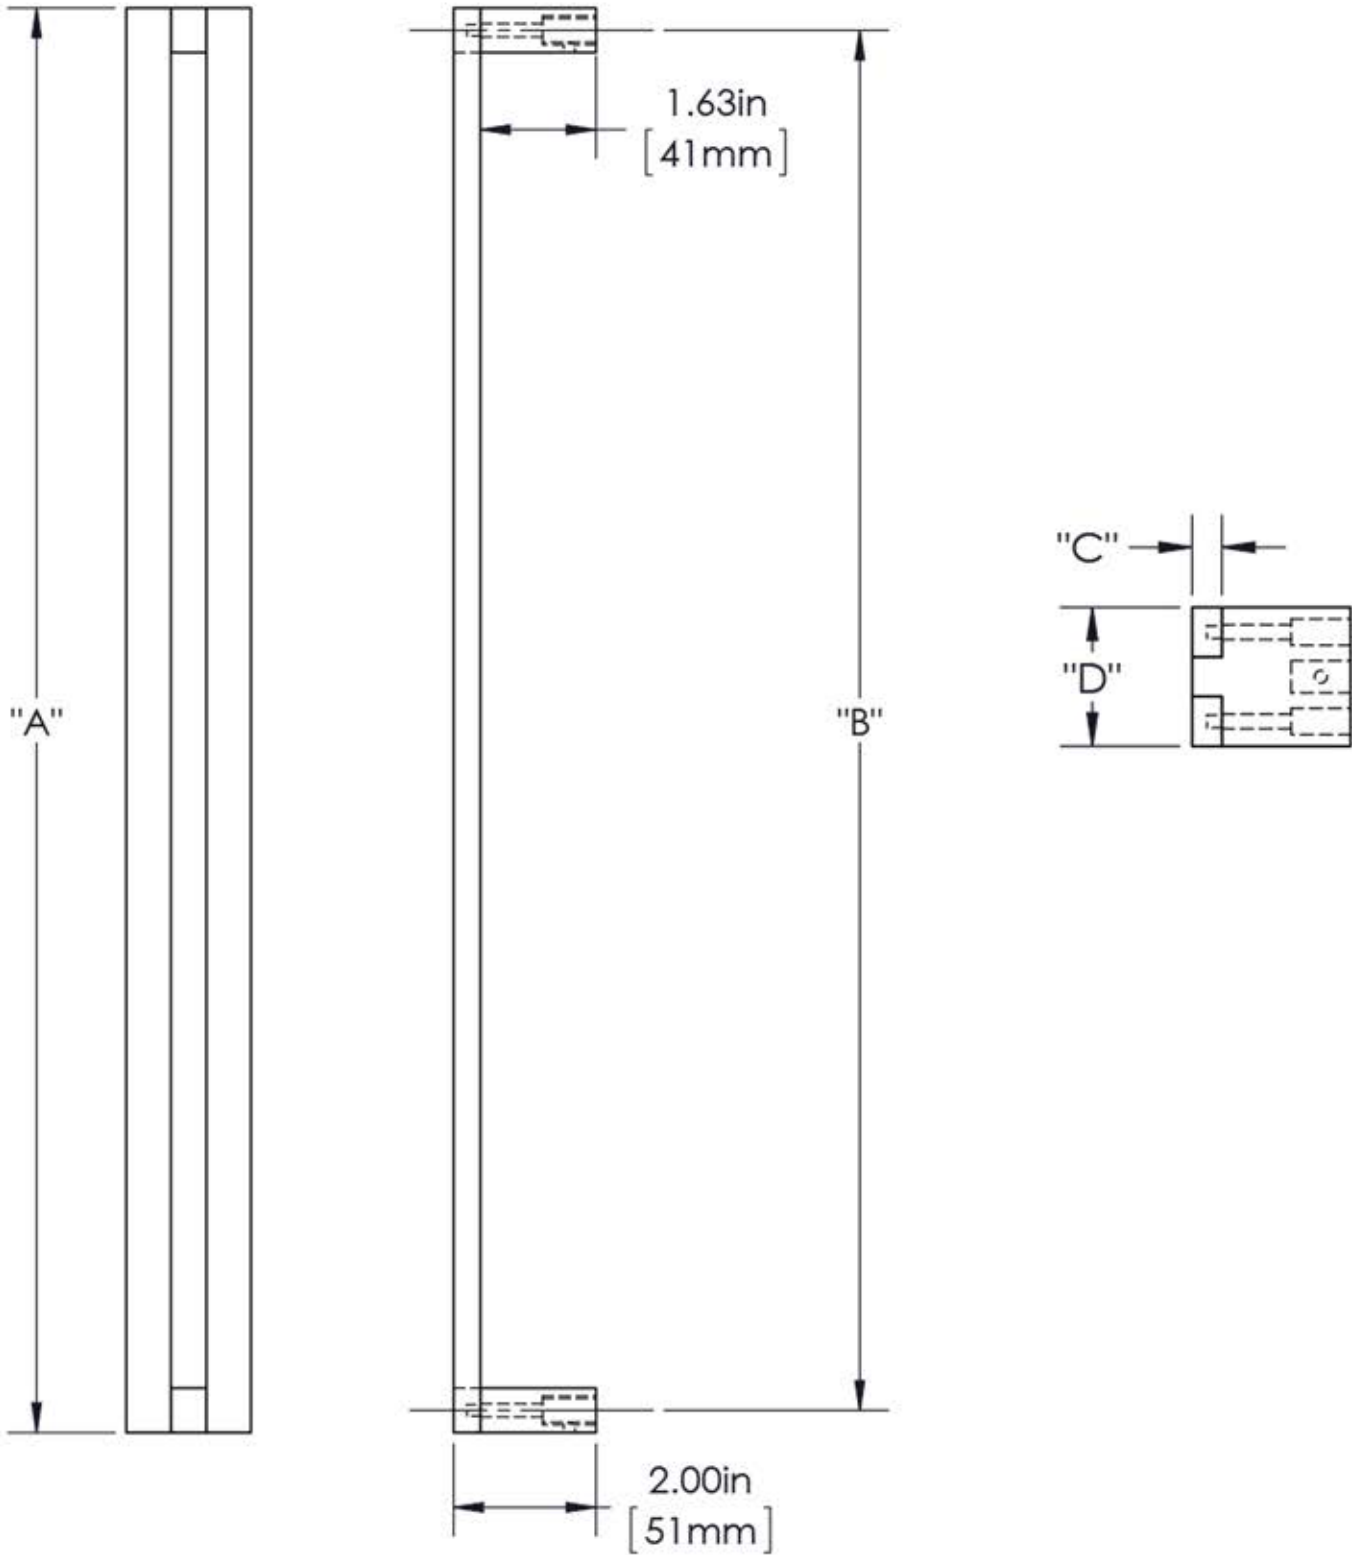

# First Impressions SYN375DUOSAL

Overall Length "A"	Center To Center "B"	Thickness "C"	Face Width "D"
12"(305mm)	11 3/8"(289mm)	3/8"(10mm)	1 1/2"(38mm)
24"(610mm)	23 3/8"(594mm)	3/8"(10mm)	1 1/2"(38mm)
36"(914mm)	35 3/8"(899mm)	3/8"(10mm)	1 1/2"(38mm)