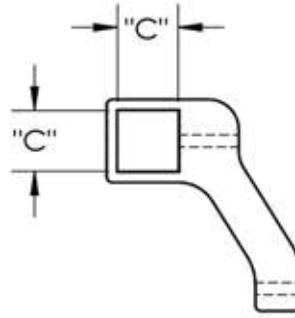

First Impressions TTN100SMTFAL

Overall Length "A"	Center To Center "B"	Thickness "C"
12"(305mm)	8"(203mm)	1"(25mm)
24"(610mm)	18"(457mm)	1"(25mm)
36"(914mm)	24"(610mm)	1"(25mm)