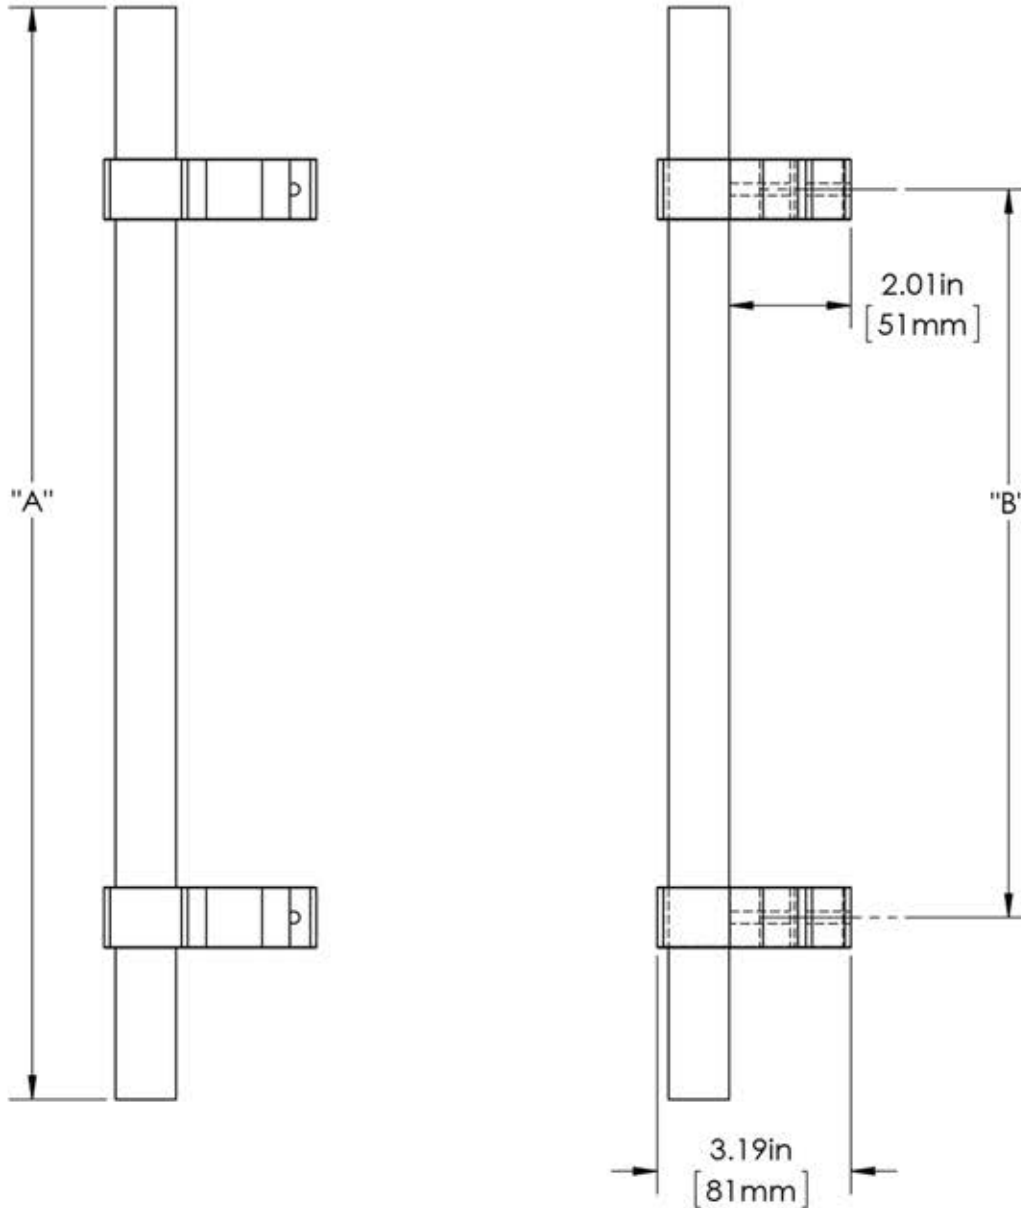

First Impressions TTN100SMTFAL

Overall Length "A"	Center To Center "B"	Thickness "C"
12"(305mm)	8"(203mm)	1"(25mm)
24"(610mm)	18"(457mm)	1"(25mm)
36"(914mm)	24"(610mm)	1"(25mm)