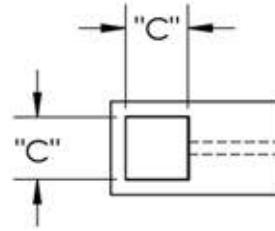

First Impressions TTN100SMTSAL

Overall Length "A"	Center To Center "B"	Thickness "C"
12"(305mm)	8"(203mm)	1"(25mm)
24"(610mm)	18"(457mm)	1"(25mm)
36"(914mm)	24"(610mm)	1"(25mm)