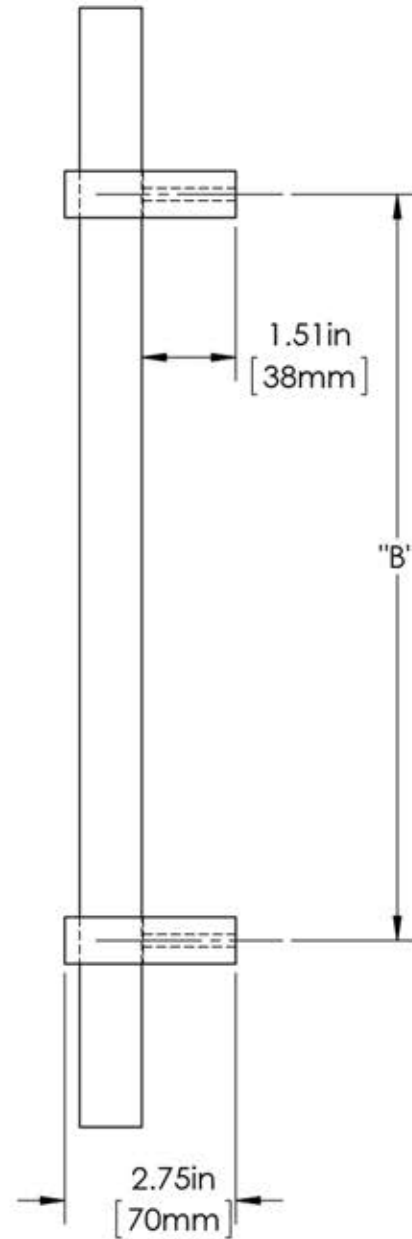

First Impressions TTN100SMTSAL

Overall Length "A"	Center To Center "B"	Thickness "C"
12"(305mm)	8"(203mm)	1"(25mm)
24"(610mm)	18"(457mm)	1"(25mm)
36"(914mm)	24"(610mm)	1"(25mm)