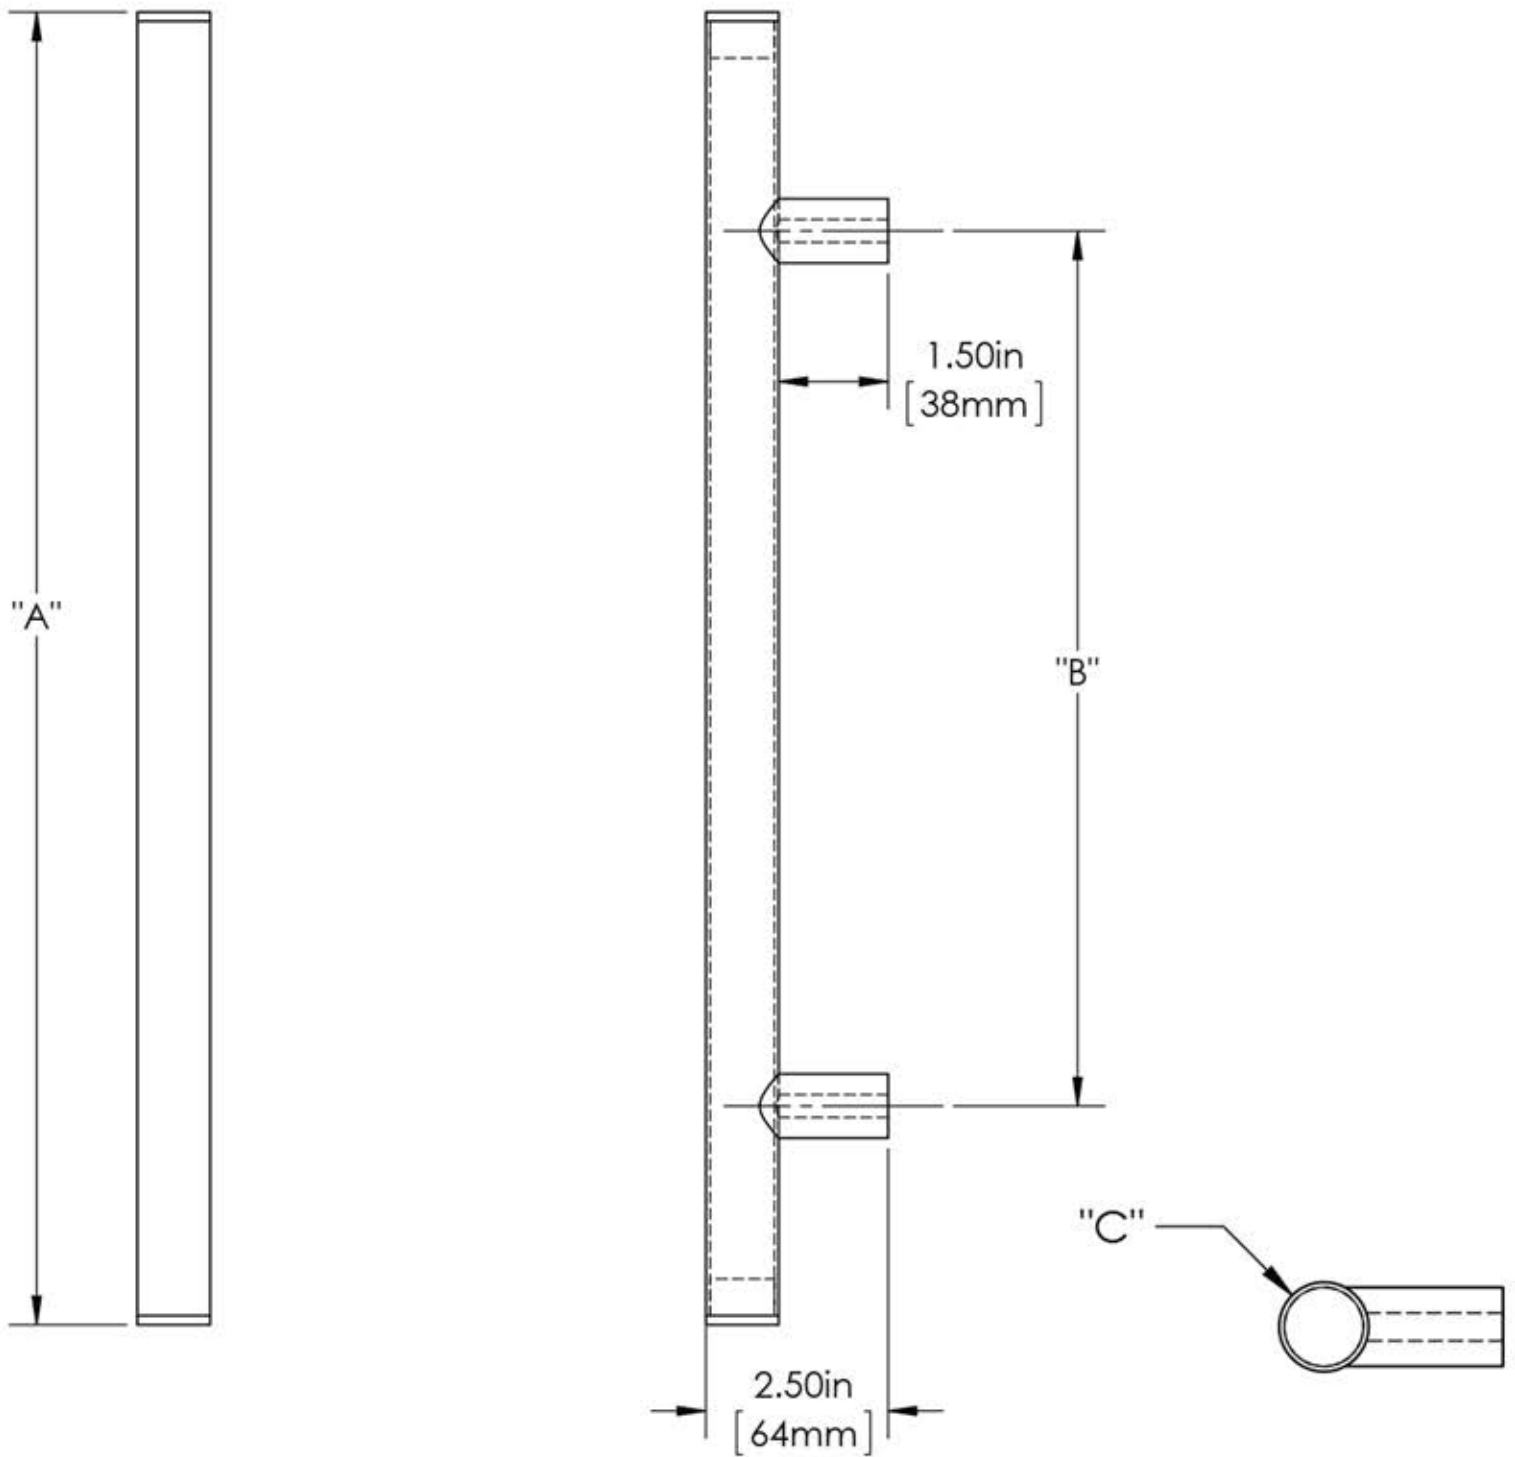

First Impressions WST100SMTSS4

Overall Length "A"	Center To Center "B"	Overall Diameter "C"
12"(305mm)	8"(203mm)	1"(25mm)
24"(610mm)	18"(457mm)	1"(25mm)
36"(914mm)	24"(610mm)	1"(25mm)