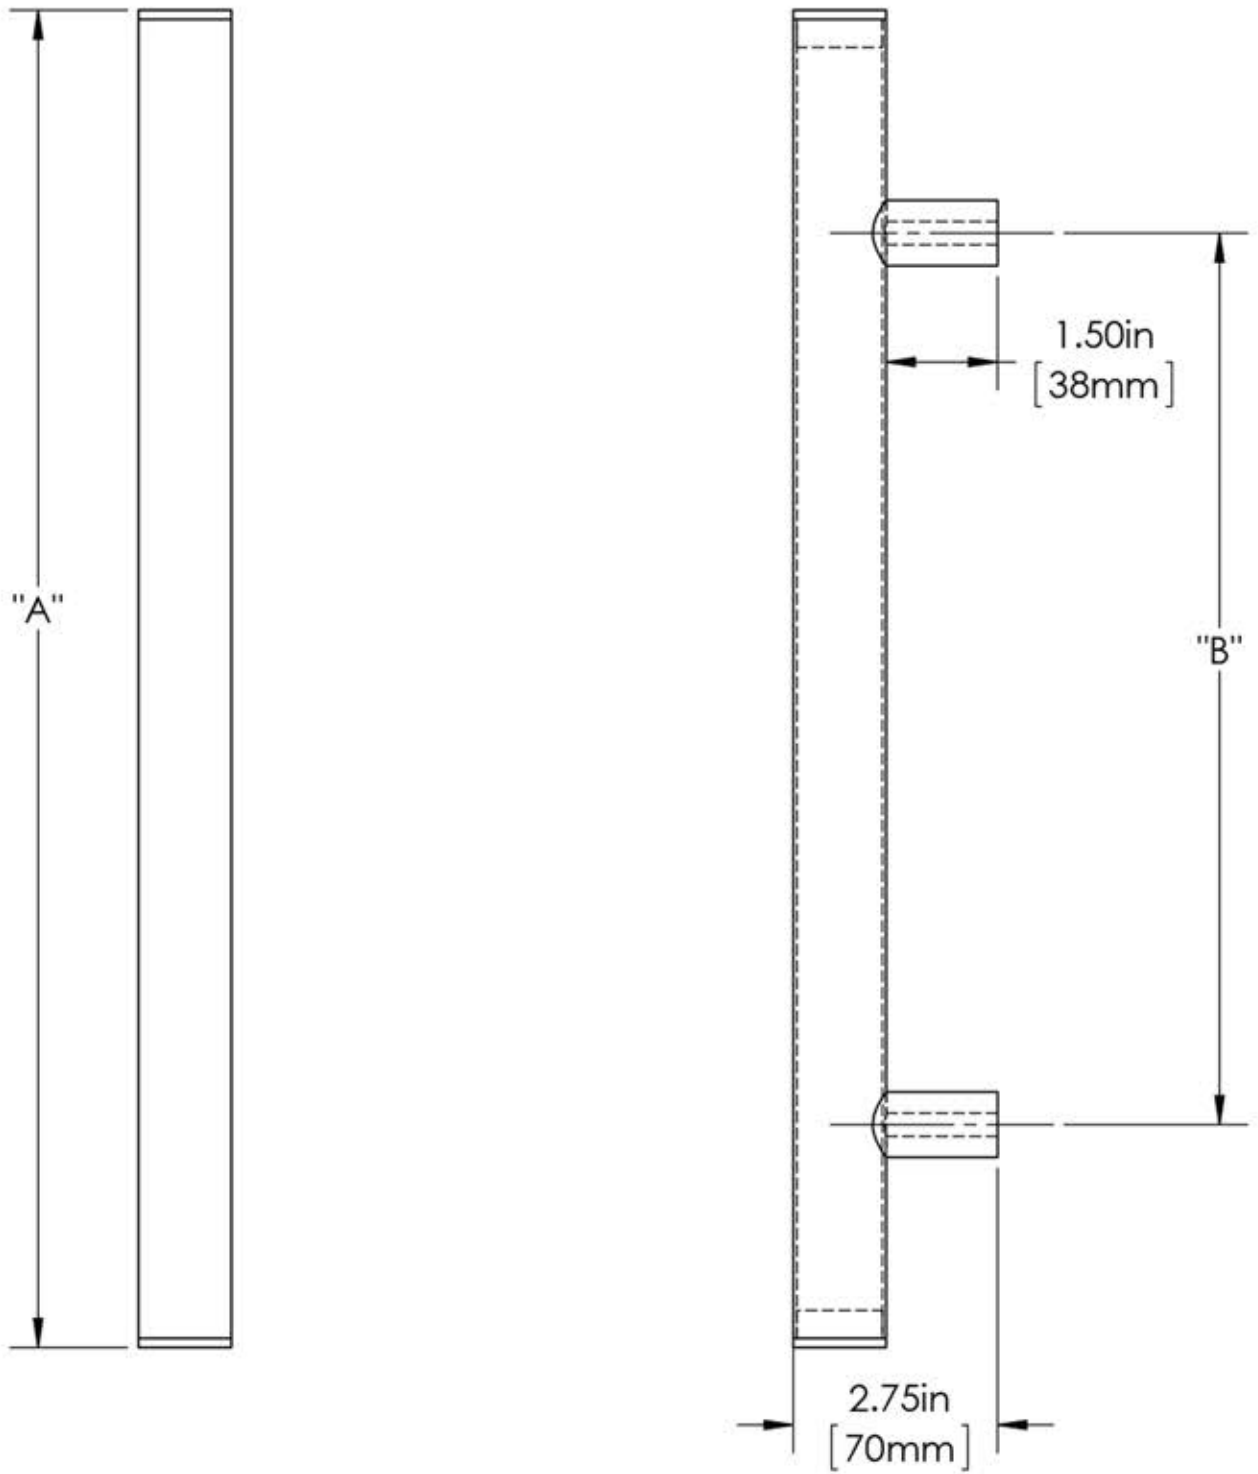

First Impressions WST125SMTSS4

Overall Length "A"	Center To Center "B"	Overall Diameter "C"
12"(305mm)	8"(203mm)	1 1/4"(32mm)
24"(610mm)	18"(457mm)	1 1/4"(32mm)
36"(914mm)	24"(610mm)	1 1/4"(32mm)