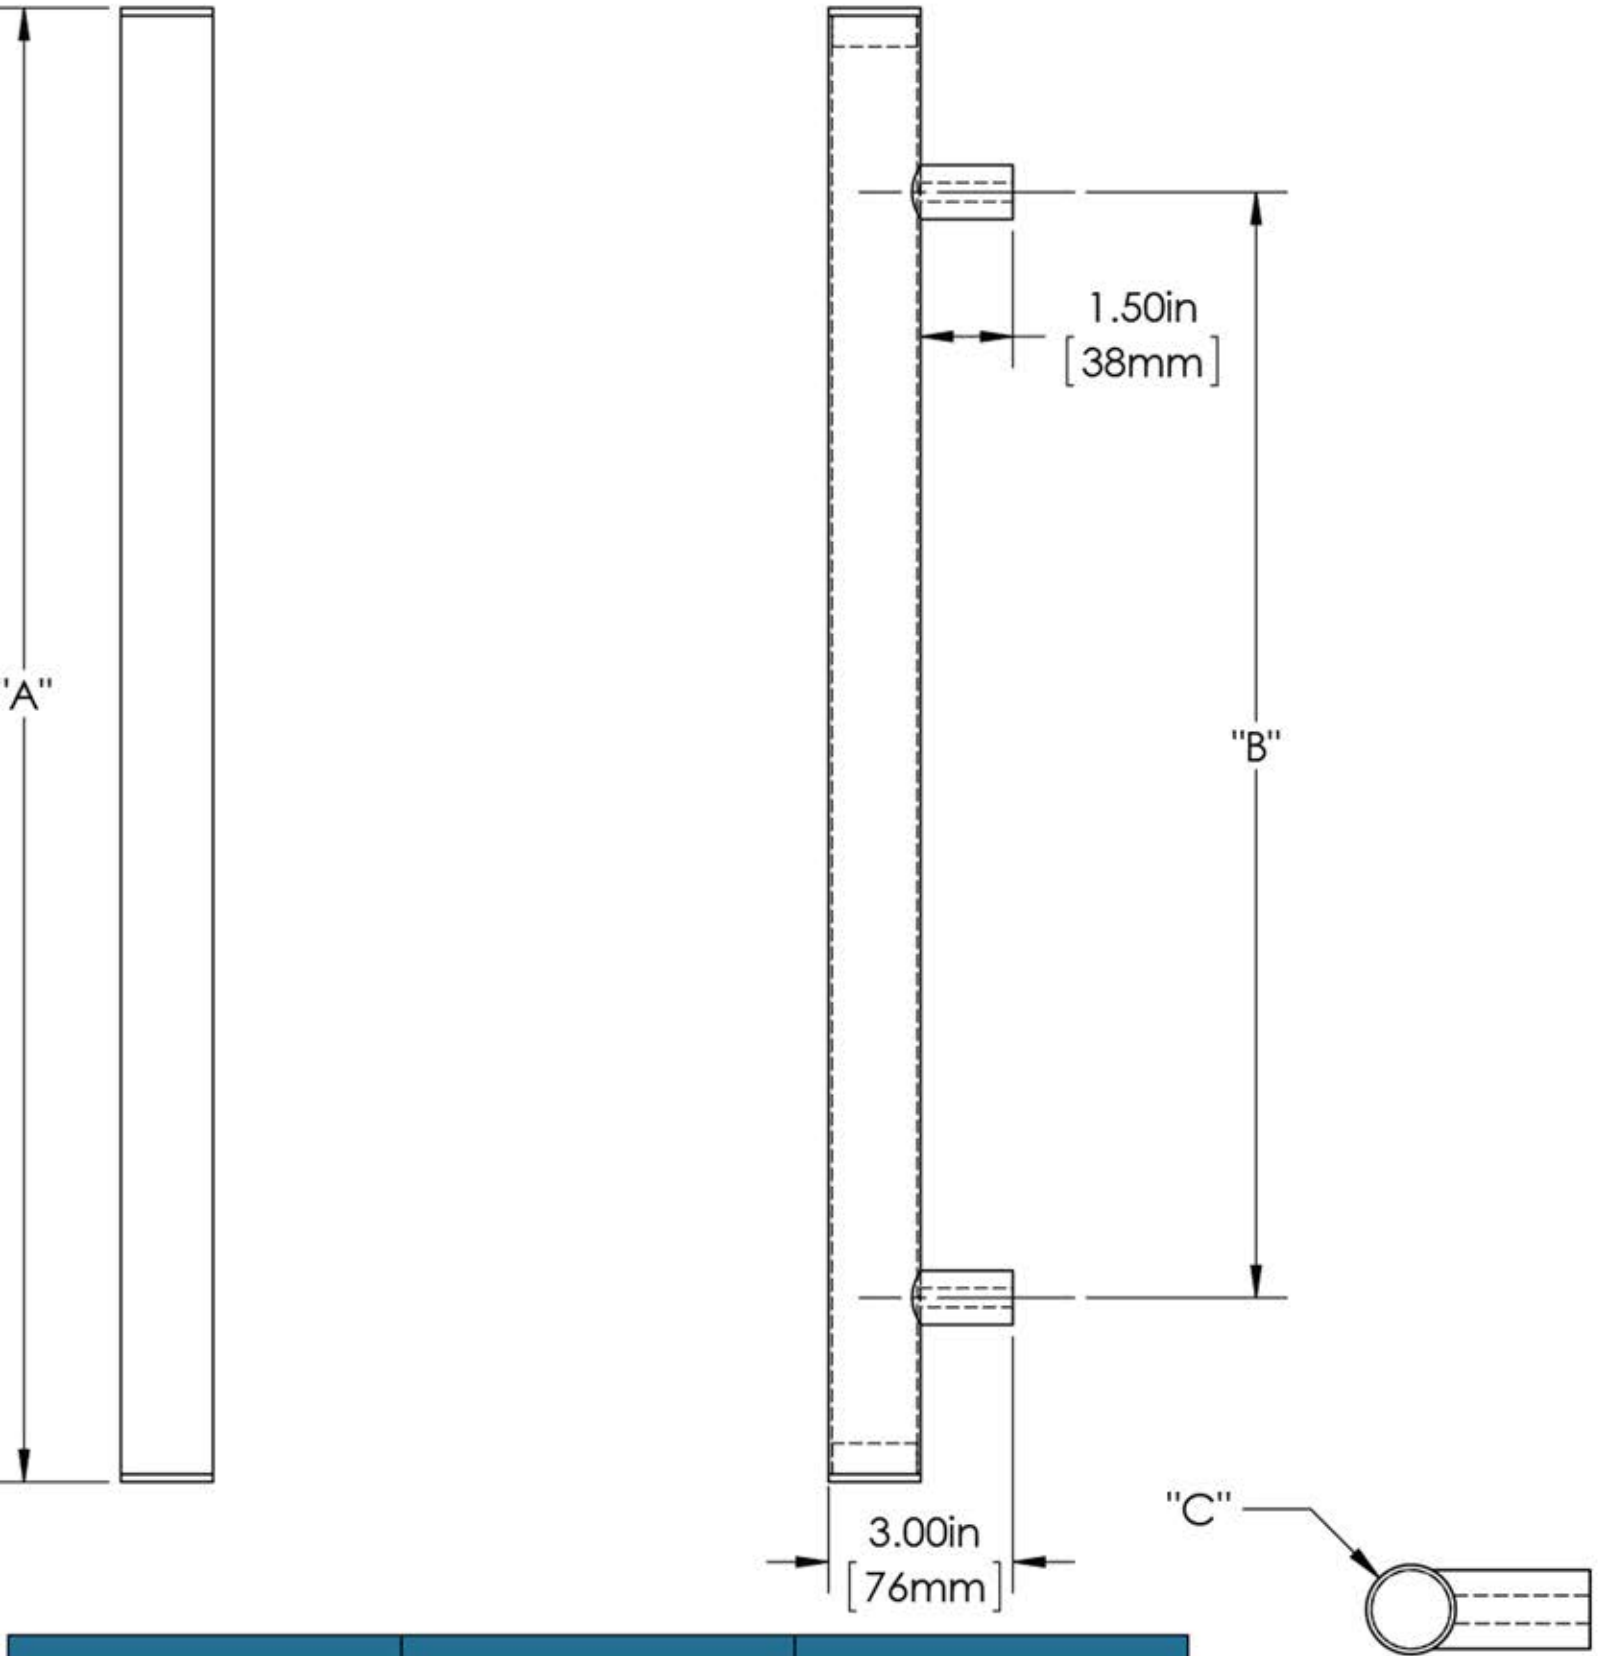

First Impressions WST150SMTSS4

Overall Length "A"	Center To Center "B"	Overall Diameter "C"
18"(457mm)	12"(305mm)	1 1/2"(38mm)
24"(610mm)	18"(457mm)	1 1/2"(38mm)
36"(914mm)	24"(610mm)	1 1/2"(38mm)