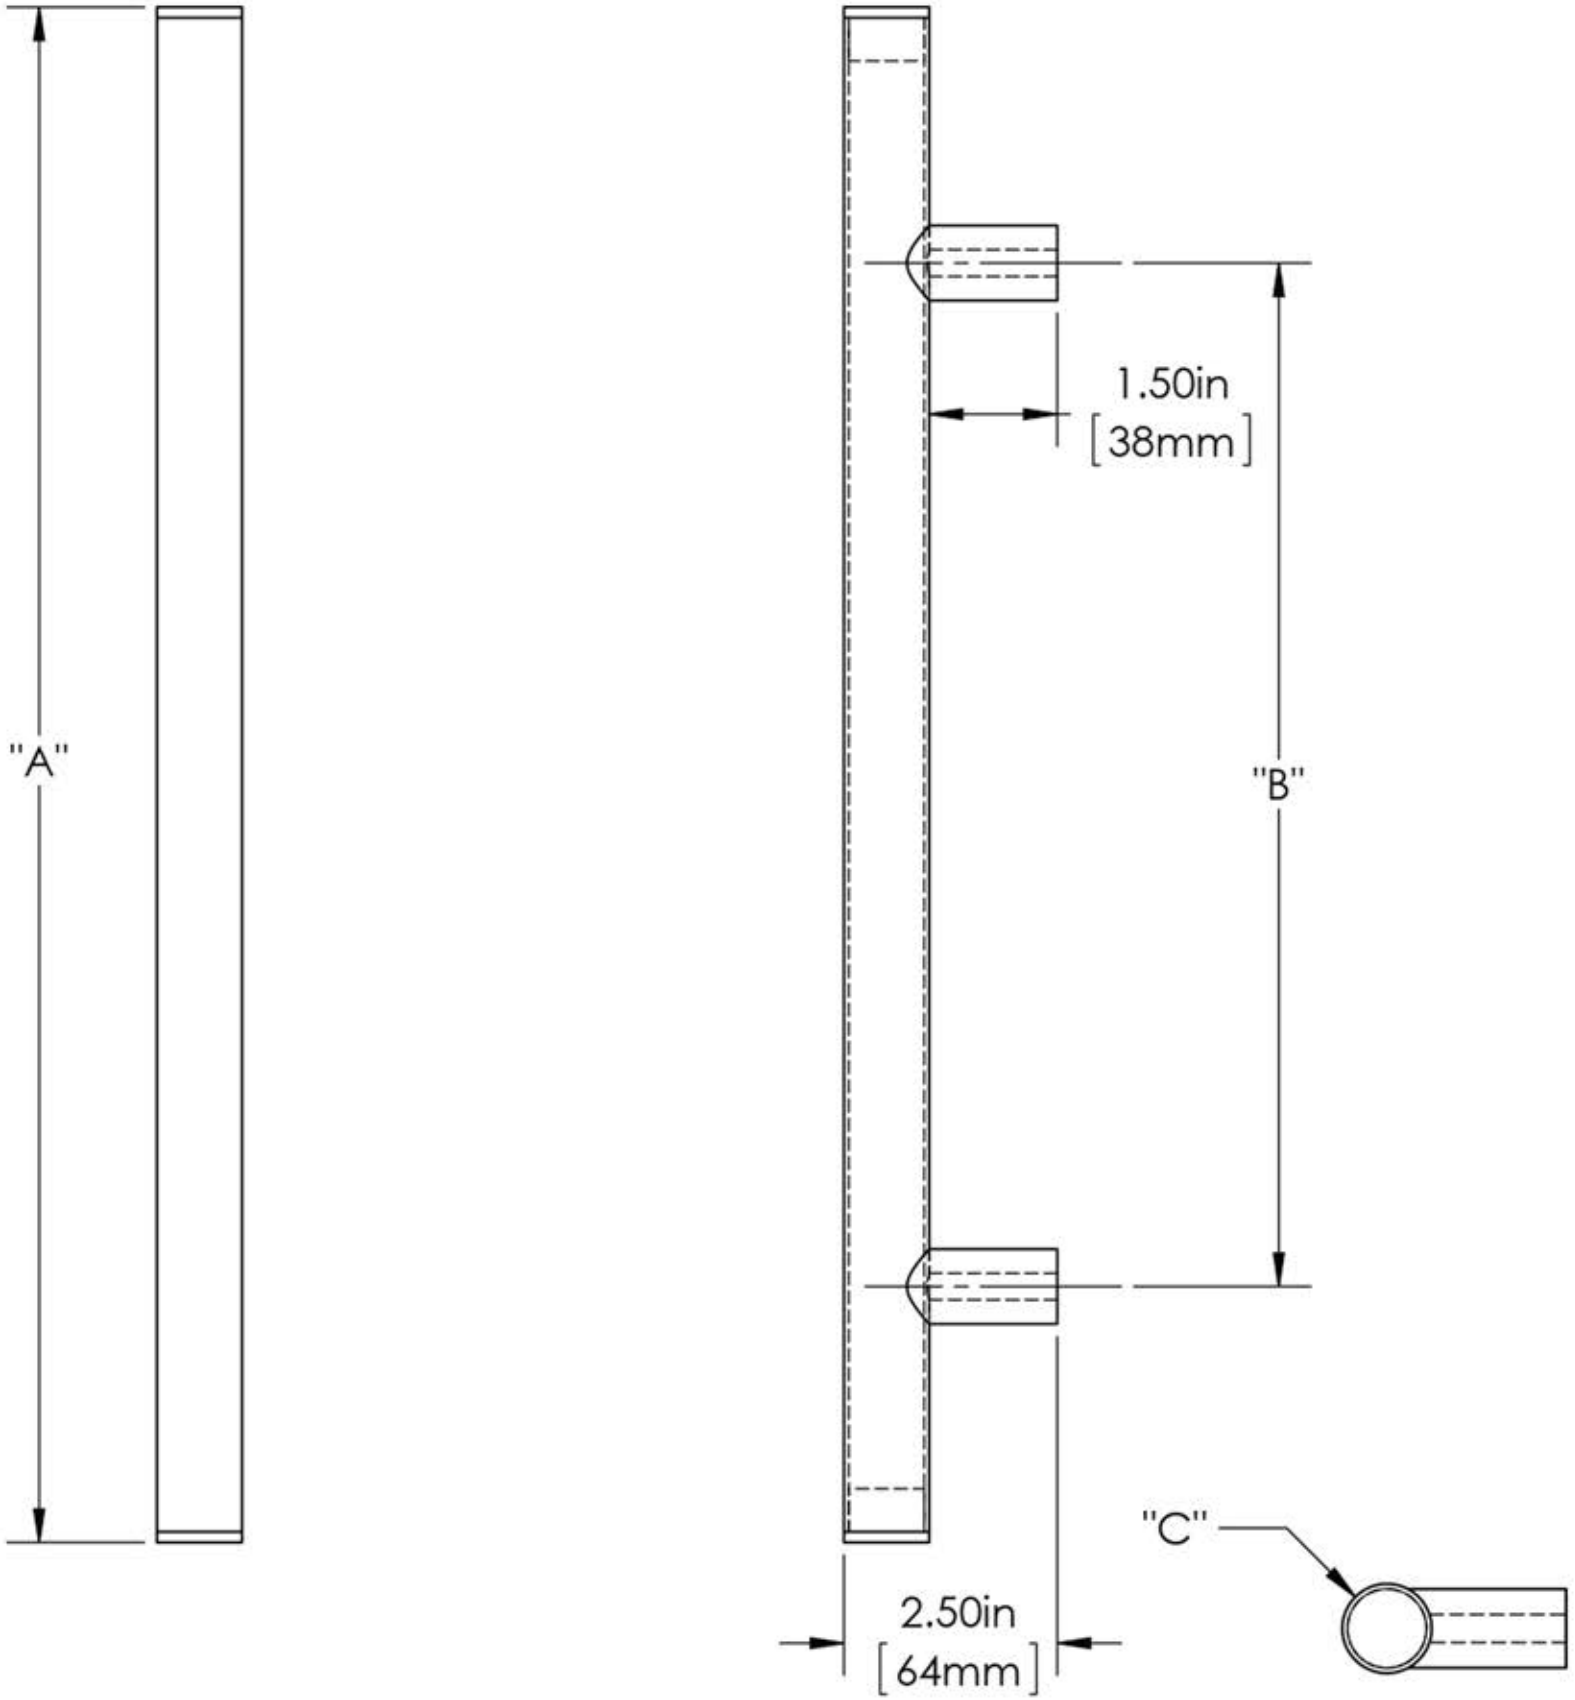

First Impressions WST100SMTSBR

Overall Length "A"	Center To Center "B"	Overall Diameter "C"
12"(305mm)	8"(203mm)	1"(25mm)
24"(610mm)	18"(457mm)	1"(25mm)
36"(914mm)	24"(610mm)	1"(25mm)