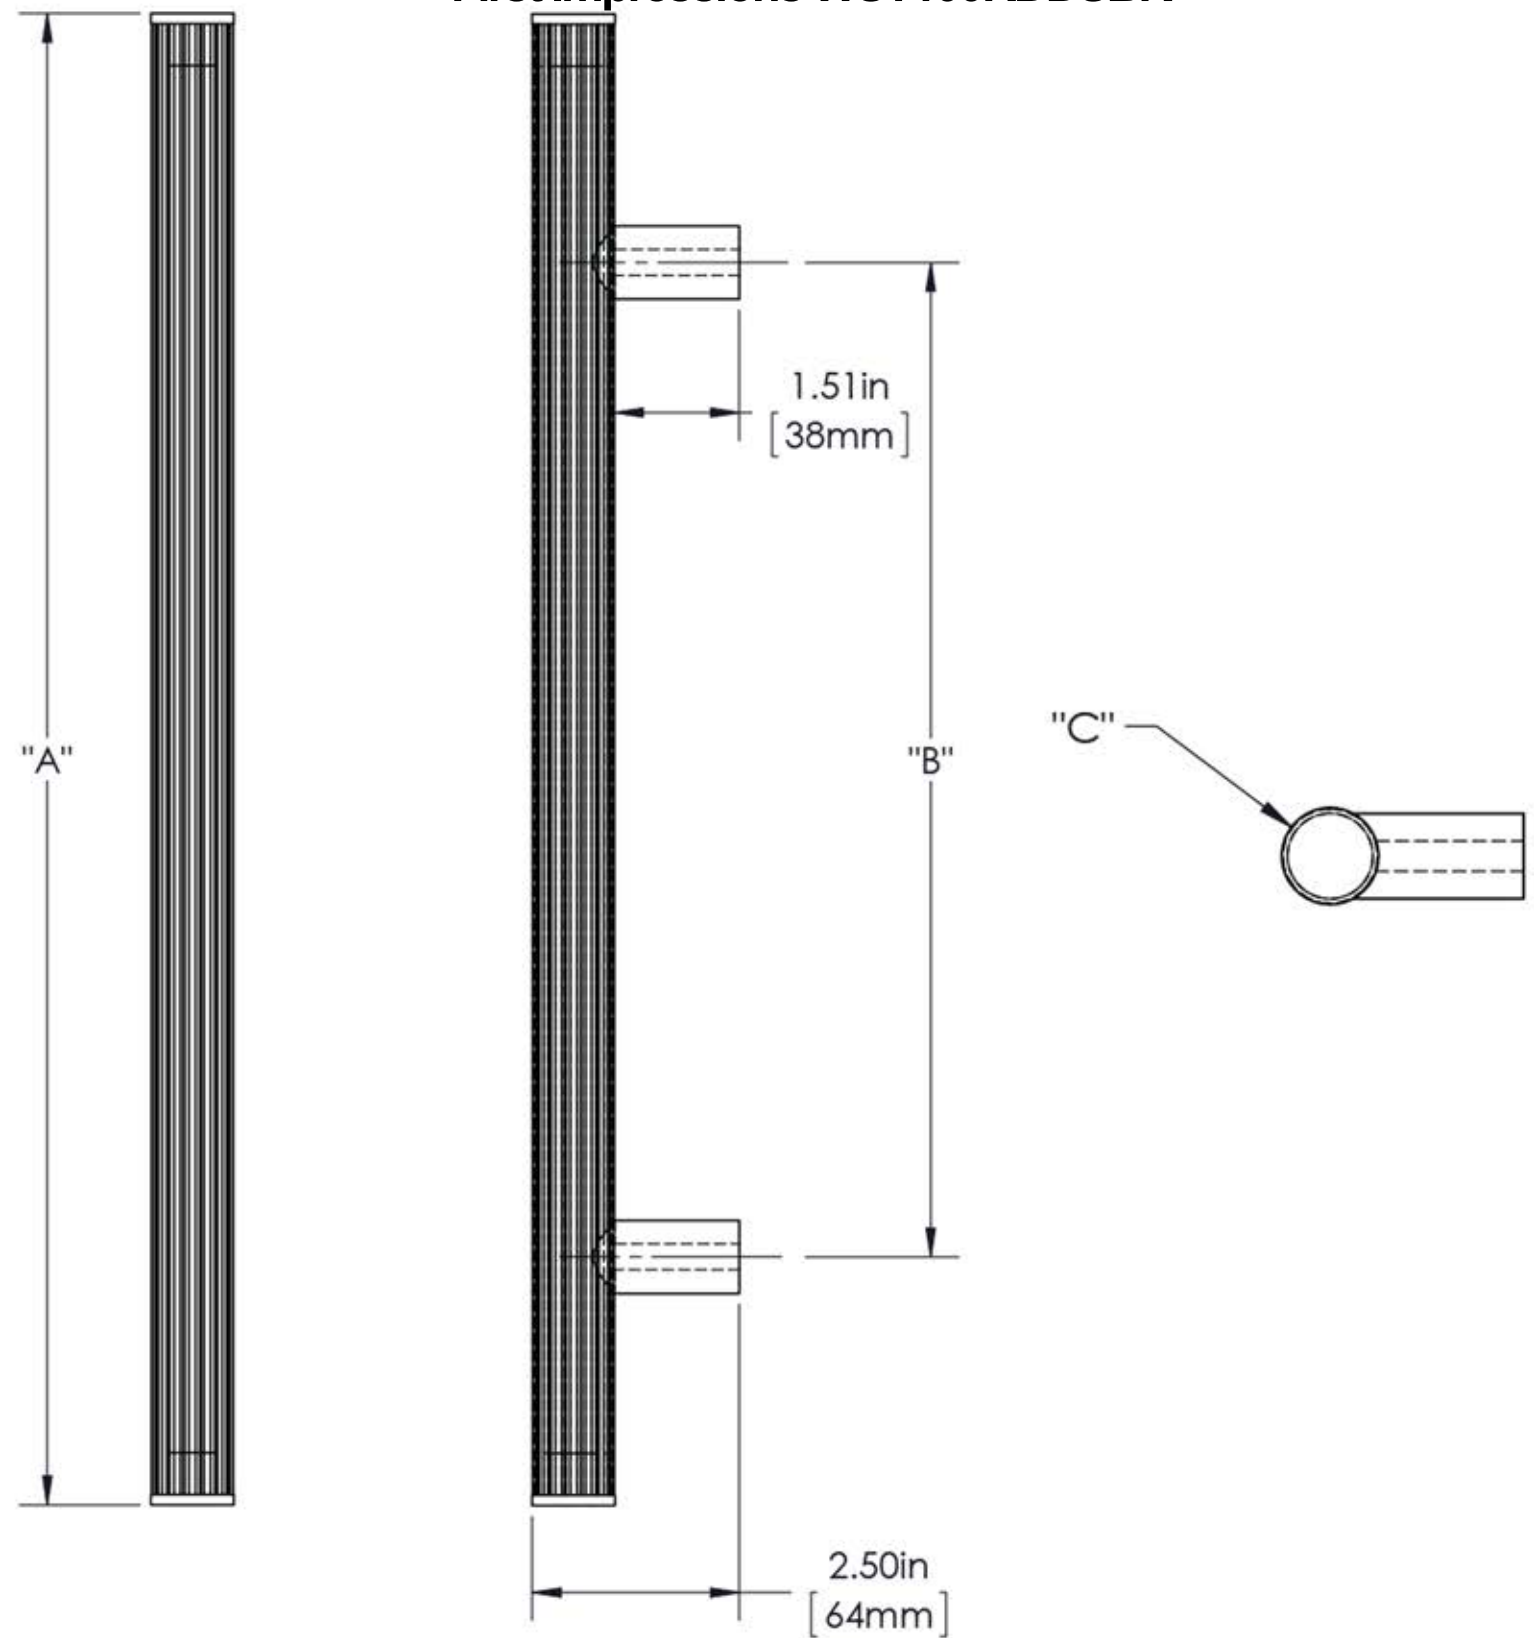

# First Impressions WST100RDDSBR

Overall Length "A"	Center To Center "B"	Overall Diameter "C"
12"(305mm)	8"(203mm)	1"(25mm)
24"(610mm)	18"(457mm)	1"(25mm)
36"(914mm)	24"(610mm)	1"(25mm)