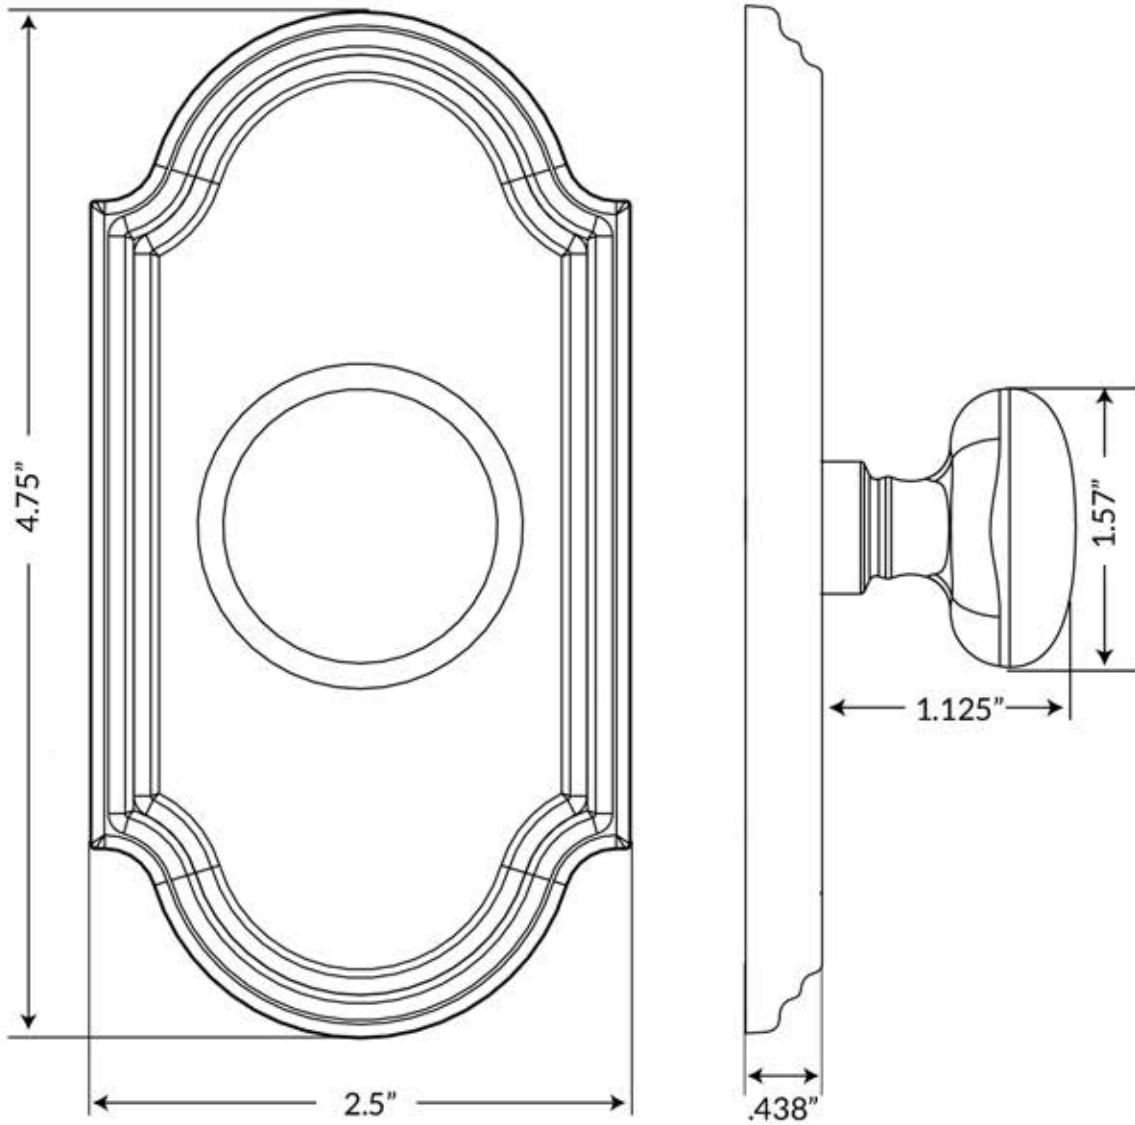

Grandeur Arc Deadbolt

- Plate Dimensions: 4.75" H x 2.5" W
- Plate Thickness: .438"
- Thumbturn Height: 1.57" H
- Thumbturn Projection: 1-1/8"
- Material: Solid Forged Brass
- Functions: Single or Double Cylinder
- Cylinder: 5-pin, C-keyway
- Backset: 2-3/8" (Standard)
2-3/4" (Available)
- Door Thickness: 1-3/4" to 2-1/4"