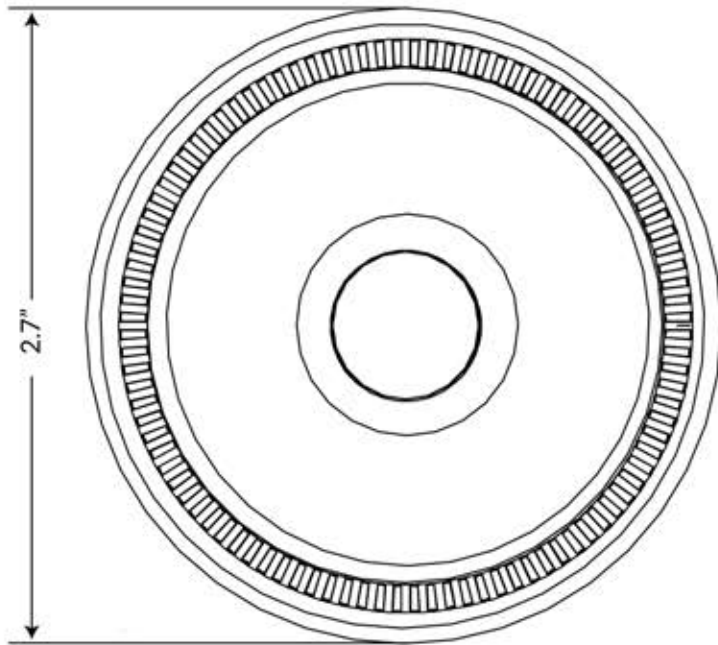

# Grandeur Soleil Deadbolt

<b>Plate Dimensions:</b>	2.7" Diameter
<b>Rosette Thickness:</b>	0.45"
<b>Thumbturn Height:</b>	1.57" H
<b>Thumbturn Projection:</b>	1-1/8"
<b>Material:</b>	Solid Forged Brass
<b>Functions:</b>	Single or Double Cylinder
<b>Cylinder:</b>	5-pin, C-keyway
<b>Backset:</b>	2-3/8" (Standard) 2-3/4" (Available)
<b>Door Thickness:</b>	1-3/4" to 2-1/4"