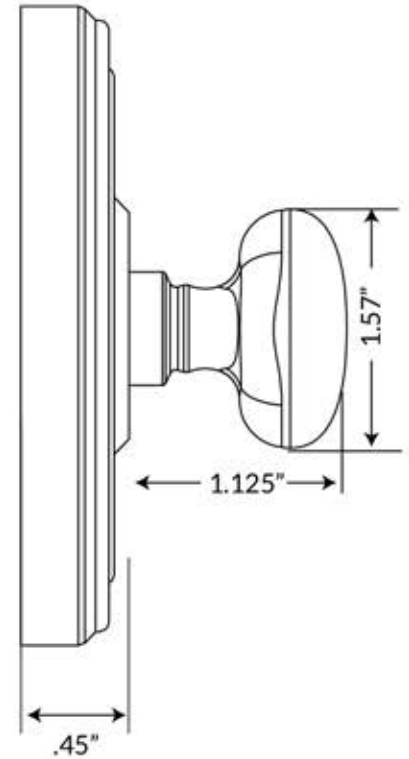

# Grandeur Soleil Deadbolt

<b>Plate Dimensions:</b>	2.7" Diameter
<b>Rosette Thickness:</b>	0.45"
<b>Thumbturn Height:</b>	1.57" H
<b>Thumbturn Projection:</b>	1-1/8"
<b>Material:</b>	Solid Forged Brass
<b>Functions:</b>	Single or Double Cylinder
<b>Cylinder:</b>	5-pin, C-keyway
<b>Backset:</b>	2-3/8" (Standard) 2-3/4" (Available)
<b>Door Thickness:</b>	1-3/4" to 2-1/4"