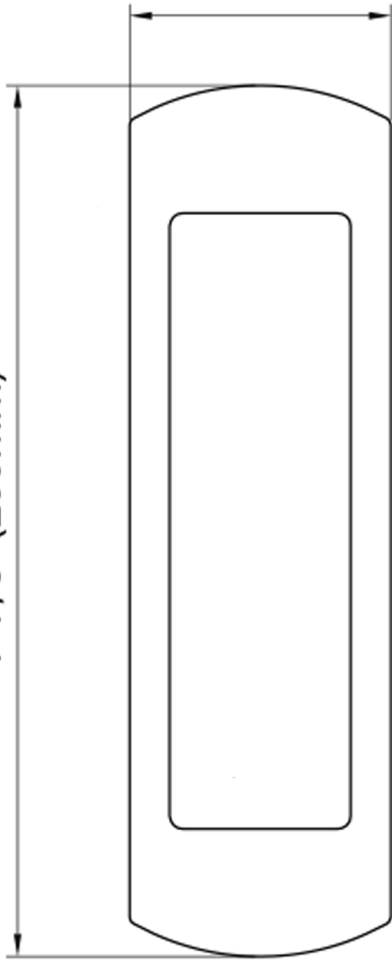

# INOX FH29PD8440

2-23/64" (60mm)

7-7/8" (200mm)

1-31/32" (50mm)

11/16" (17mm)

2-3/4" (70mm)

1-3/16" (30mm)

8" (203mm)

7-5/32" (182mm)

1" (25.4mm)