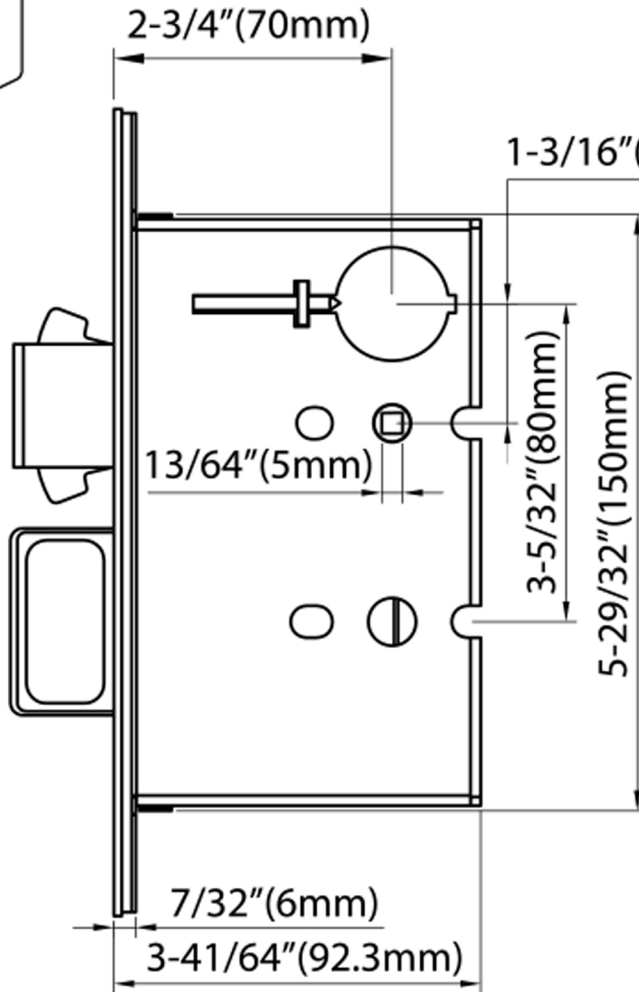

# INOX FH29PD8440

2-23/64" (60mm)

7-7/8" (200mm)

1-31/32" (50mm)

11/16" (17mm)

2-3/4" (70mm)

1-3/16" (30mm)

8" (203mm)

7-5/32" (182mm)

1" (25.4mm)