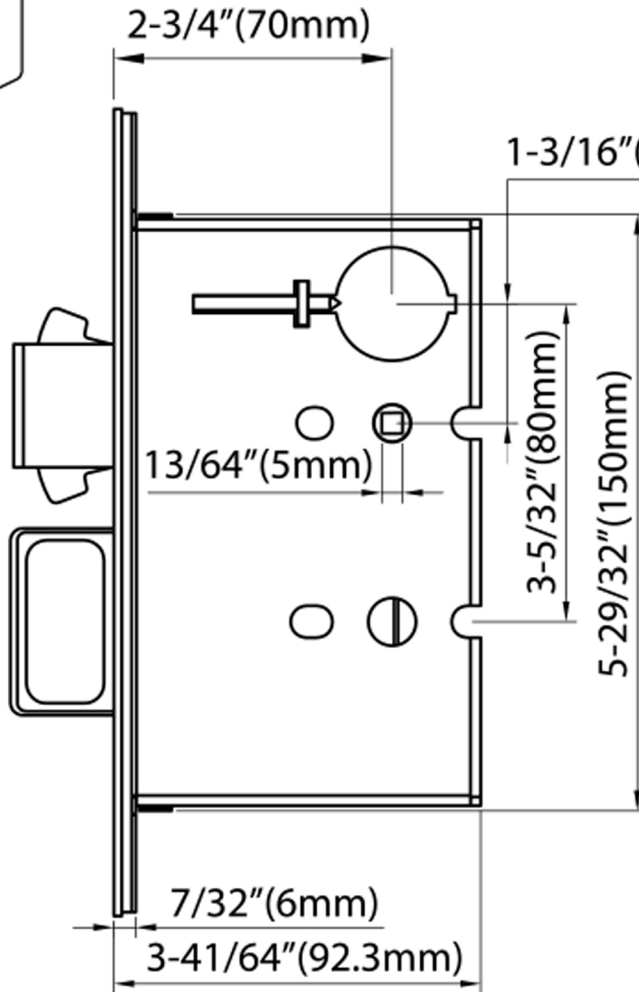

# INOX FH29PD8450

2-23/64" (60mm)

7-7/8" (200mm)

1-31/32" (50mm)

11/16" (17mm)

2-3/4" (70mm)

1-3/16" (30mm)

8" (203mm)

7-5/32" (182mm)

1" (25.4mm)