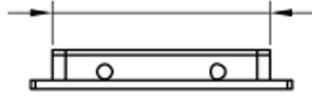

# INOX FH29PD8450

2-23/64" (60mm)

7-7/8" (200mm)

1-31/32" (50mm)

11/16" (17mm)

2-3/4" (70mm)

1-3/16" (30mm)

8" (203mm)

7-5/32" (182mm)

1" (25.4mm)