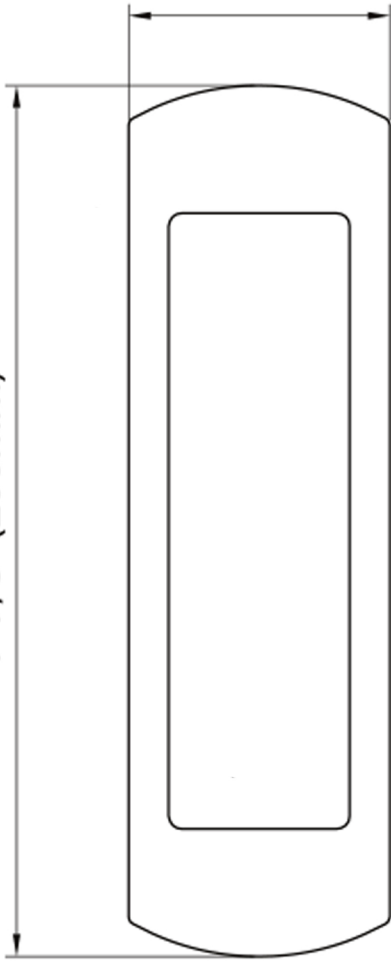

# INOX FH29PD8450

2-23/64" (60mm)

7-7/8" (200mm)

1-31/32" (50mm)

11/16" (17mm)

2-3/4" (70mm)

1-3/16" (30mm)

8" (203mm)

7-5/32" (182mm)

1" (25.4mm)