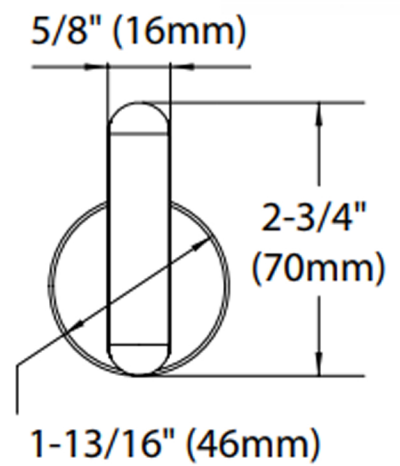

INOX PD9540XGT244

2-1/16" (53mm)

2-9/16" (65mm)

13/32" (10mm)

5-7/8" (137mm)

13/16" (20mm)

5/8" (16mm)

2-3/4" (70mm)

1-13/16" (46mm)

Ø 1-13/16" (46mm)

2-3/4" (70mm)

2-1/2" (63.5mm)

1-3/16" (30mm)

13/64" (5mm)

3-7/8" (98mm)

5-29/32" (150mm)

7-32" (6mm)

3-5/8" (92.3mm)

3-3/8" (83.8mm)

8" (203mm)

1" (25.4mm)

7-5/32" (182mm)

11/16" (17mm)