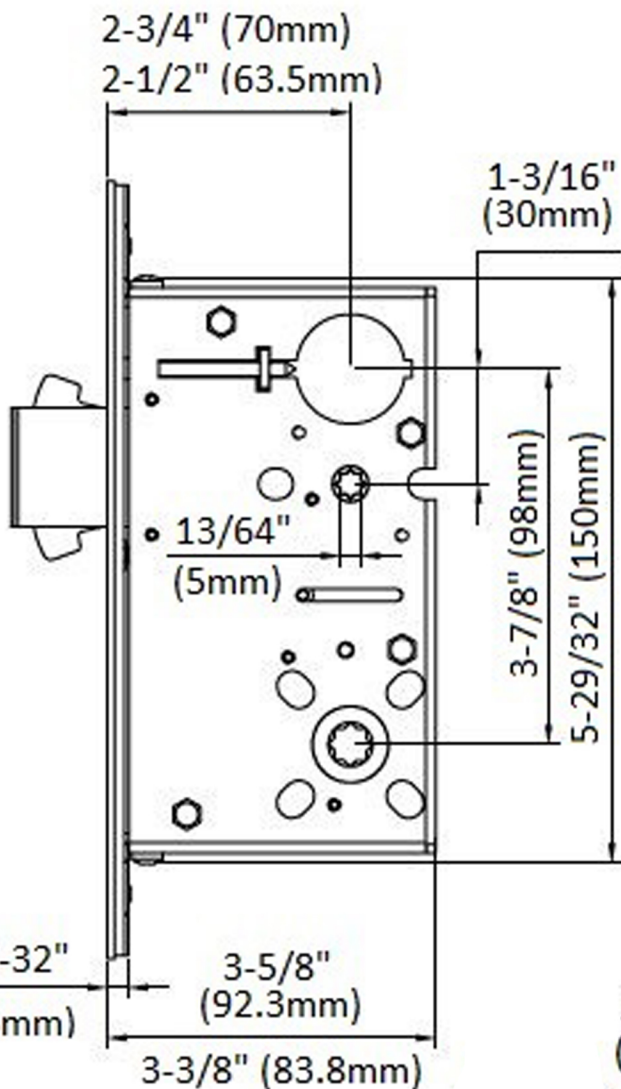

INOX PD9540XGT244

2-1/16" (53mm)

2-9/16" (65mm)

13/32" (10mm)

5-7/8" (137mm)

13/16" (20mm)

5/8" (16mm)

2-3/4" (70mm)

1-13/16" (46mm)

Ø 1-13/16" (46mm)

2-3/4" (70mm)

2-1/2" (63.5mm)

1-3/16" (30mm)

13/64" (5mm)

3-7/8" (98mm)

5-29/32" (150mm)

7-32" (6mm)

3-5/8" (92.3mm)

3-3/8" (83.8mm)

8" (203mm)

1" (25.4mm)

7-5/32" (182mm)

11/16" (17mm)