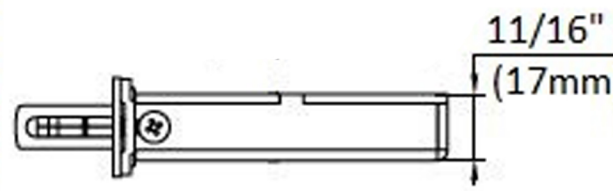

INOX PD9540XGT244

2-1/16" (53mm)

2-9/16" (65mm)

13/32" (10mm)

5-7/8" (137mm)

13/16" (20mm)

5/8" (16mm)

2-3/4" (70mm)

1-13/16" (46mm)

Ø 1-13/16" (46mm)

2-3/4" (70mm)

2-1/2" (63.5mm)

1-3/16" (30mm)

13/64" (5mm)

3-7/8" (98mm)

5-29/32" (150mm)

7-32" (6mm)

3-5/8" (92.3mm)

3-3/8" (83.8mm)

8" (203mm)

1" (25.4mm)

7-5/32" (182mm)

11/16" (17mm)