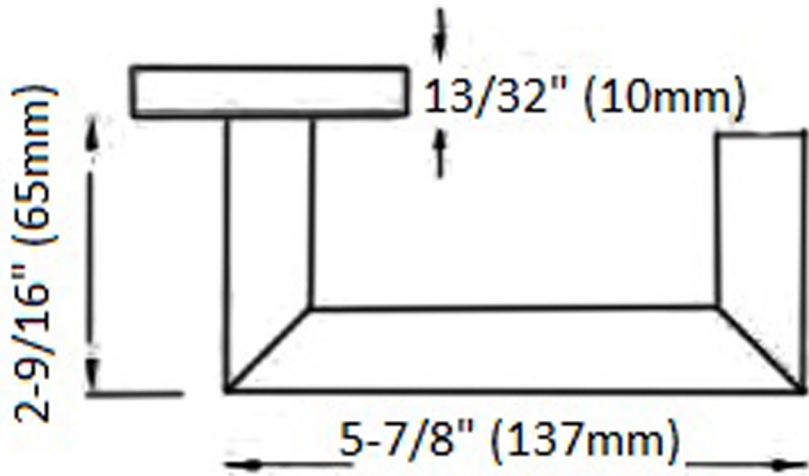

INOX PD9540XGT244

2-1/16" (53mm)

2-9/16" (65mm)

13/32" (10mm)

5-7/8" (137mm)

13/16" (20mm)

5/8" (16mm)

2-3/4" (70mm)

1-13/16" (46mm)

Ø 1-13/16" (46mm)

2-3/4" (70mm)

2-1/2" (63.5mm)

1-3/16" (30mm)

13/64" (5mm)

3-7/8" (98mm)

5-29/32" (150mm)

7-32" (6mm)

3-5/8" (92.3mm)

3-3/8" (83.8mm)

8" (203mm)

1" (25.4mm)

7-5/32" (182mm)

11/16" (17mm)