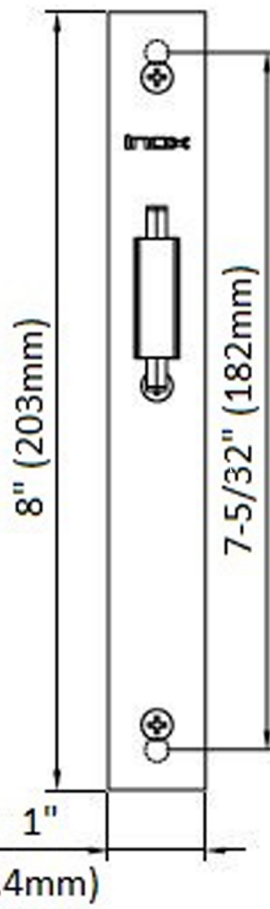

INOX PD9540XGT244

2-1/16" (53mm)

2-9/16" (65mm)

13/32" (10mm)

5-7/8" (137mm)

13/16" (20mm)

5/8" (16mm)

2-3/4" (70mm)

1-13/16" (46mm)

Ø 1-13/16" (46mm)

2-3/4" (70mm)

2-1/2" (63.5mm)

1-3/16" (30mm)

13/64" (5mm)

3-7/8" (98mm)

5-29/32" (150mm)

7-32" (6mm)

3-5/8" (92.3mm)

3-3/8" (83.8mm)

8" (203mm)

1" (25.4mm)

7-5/32" (182mm)

11/16" (17mm)