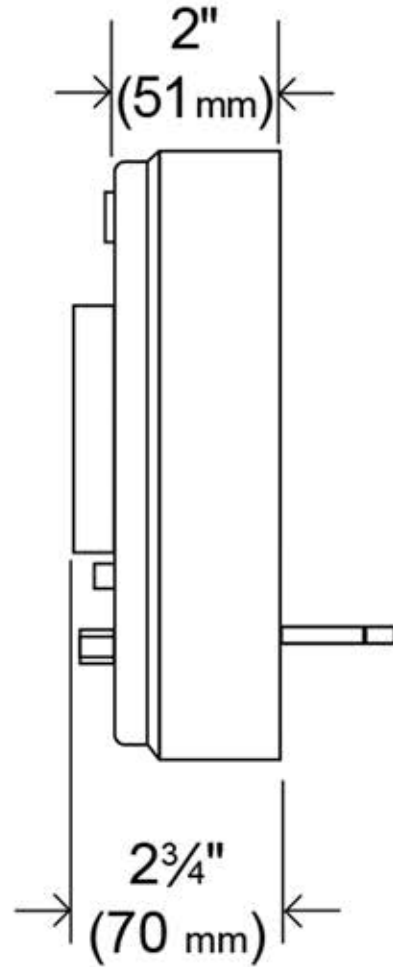

Exterior

Exterior Side

Exit Device Compatibility:

- | | |
|---|--|
| <p>American Device 6300 Series, 6303 Series
 Corbin 21, 22, 25, 26NT, 27K, 29, 29-1/4, 29M2, 29-1/2M2, 29NTM2, 29D20, LA29, 39, 39EL, 39LLD, 390, LA39
 Detex Advantex Series 10, 20, 21, 40, 50, 51
 Dorex 8500R/8500F
 Dorex 9500R/9500FR
 Magno Krom LHR only: 500-4, 550-4, 650-4, 1500-4, 1550-4, 1650-4; RHR only: 600-3
 Monarch 18RBA, 18RP, 18VP, F18RBA, F18RP, F18VP, FXXRBA, FXXRP, FXXVP, XXRBA, XXRP, XXVP
 Precision Hardware FL-D103; RHRB only 810-H; RH or LH: 103, R103, D203, H-203, 1103, D1203, H1203</p> | <p>Russwin 365, 3651/4, L1365, 370, 372, LA372, 375, LT375, 377, 382, 384, 385, 388, 572, 572EL, 572ELD, U572, LA572
 Sargent 2813, 2804, 6804, 12-6804, 9804RHRB, 12-9804LHRB, 9898E, 9898K
 Von Duprin 22 Rim, 22 Rim-F, 88 Rim, 88 Rim-F, 98 Rim, 98 Rim-F, 99 Rim, 99 Rim-F; 2227, 2227-F, 9827, 9827-F, 9847, 9847-F, 9927-F, 9947-F
 Yale 1500 Series, 7000 Series</p> |
|---|--|