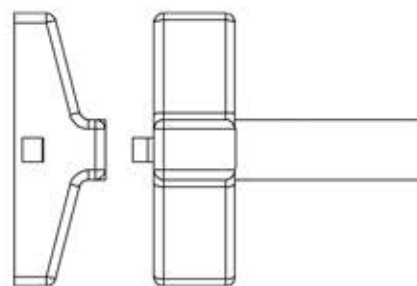

Exterior

Exterior Side

Exit Device Compatibility:

- | | |
|---|--|
| <p>American Device 6300 Series, 6303 Series
 Corbin 21, 22, 25, 26NT, 27K, 29, 29-1/4, 29M2, 29-1/2M2, 29NTM2, 29D20, LA29, 39, 39EL, 39LLD, 390, LA39
 Detex Advantex Series 10, 20, 21, 40, 50, 51
 Dorex 8500R/8500F
 Dorex 9500R/9500FR
 Magno Krom LHR only: 500-4, 550-4, 650-4, 1500-4, 1550-4, 1650-4; RHR only: 600-3
 Monarch 18RBA, 18RP, 18VP, F18RBA, F18RP, F18VP, FXXRBA, FXXRP, FXXVP, XXRBA, XXRP, XXVP
 Precision Hardware FL-D103; RHRB only 810-H; RH or LH: 103, R103, D203, H-203, 1103, D1203, H1203</p> | <p>Russwin 365, 3651/4, L1365, 370, 372, LA372, 375, LT375, 377, 382, 384, 385, 388, 572, 572EL, 572ELD, U572, LA572
 Sargent 2813, 2804, 6804, 12-6804, 9804RHRB, 12-9804LHRB, 9898E, 9898K
 Von Duprin 22 Rim, 22 Rim-F, 88 Rim, 88 Rim-F, 98 Rim, 98 Rim-F, 99 Rim, 99 Rim-F; 2227, 2227-F, 9827, 9827-F, 9847, 9847-F, 9927-F, 9947-F
 Yale 1500 Series, 7000 Series</p> |
|---|--|

Interior
(not supplied)

2015

- Combination Entry
- Egress with Exit Device (not supplied)
- Compatible with Many Rim Mounted Exit Devices
- Exterior Combination Change (only)