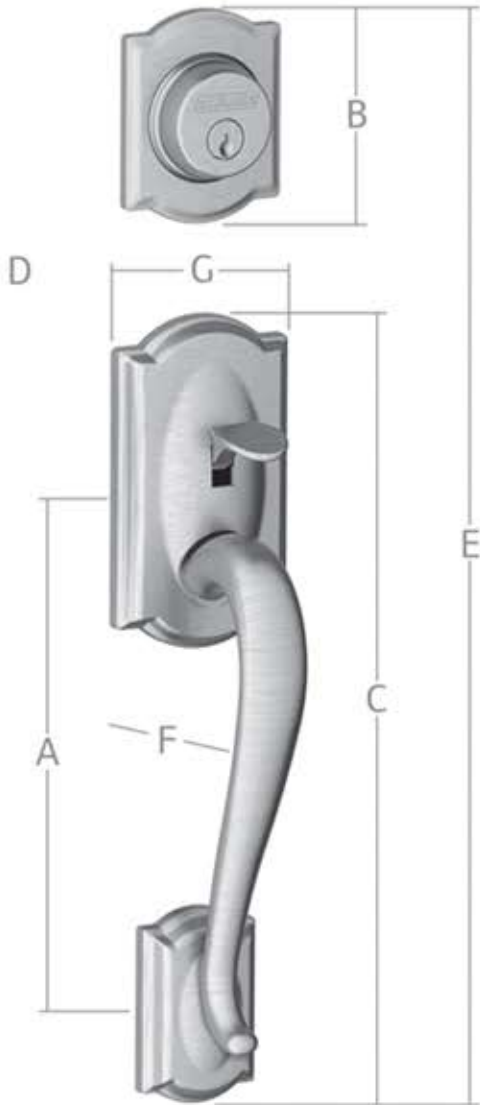

Schlage Camelot Exterior Handleset

A	Center to Center Range - Grip	8 - 3/8" to 9 - 7/8"
B	Height - Top Escutcheon	3 - 3/8"
C	Height - Grip	12 - 1/2"
D	Range of Door Prep (5.5" is ideal)	4" - 5-1/2"
E	Total Handleset Height (5.5" Door Prep)	18 - 1/16"
F	Projection from Door	2 - 15/16"
G	Width of Escutcheon	3"