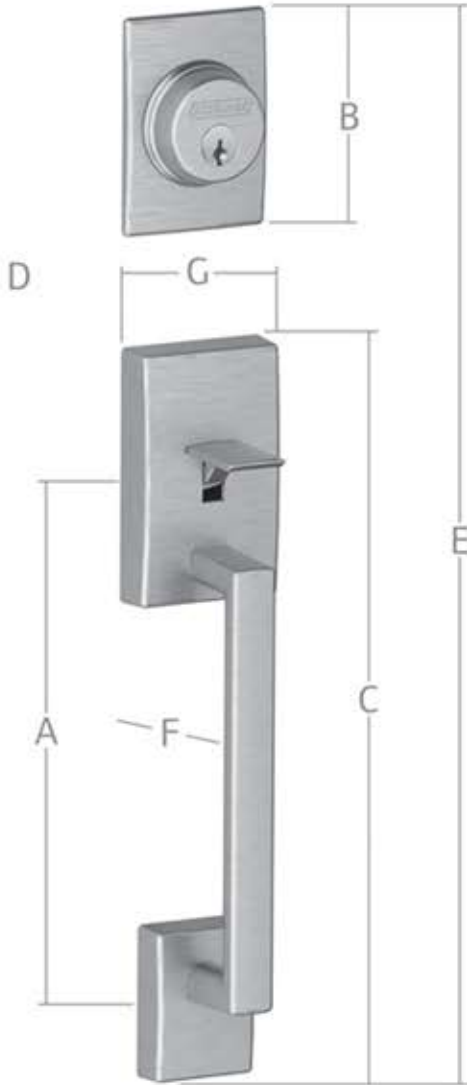

# Schlage Century Exterior Handleset

|          |  |                      |
|----------|--|----------------------|
| <b>A</b> | Center to Center Range - Grip              | 8 - 1/2" to 9 - 3/4" |
| <b>B</b> | Height - Top Escutcheon                    | 3 - 1/2"             |
| <b>C</b> | Height - Grip                              | 11 - 7/8"            |
| <b>D</b> | Range of Door Prep<br>(5.5" is ideal)      | 4" - 5-1/2"          |
| <b>E</b> | Total Handleset Height<br>(5.5" Door Prep) | 17 - 13/16"          |
| <b>F</b> | Projection from Door                       | 2 - 1/4"             |
| <b>G</b> | Width of Escutcheon                        | 2 - 1/2"             |