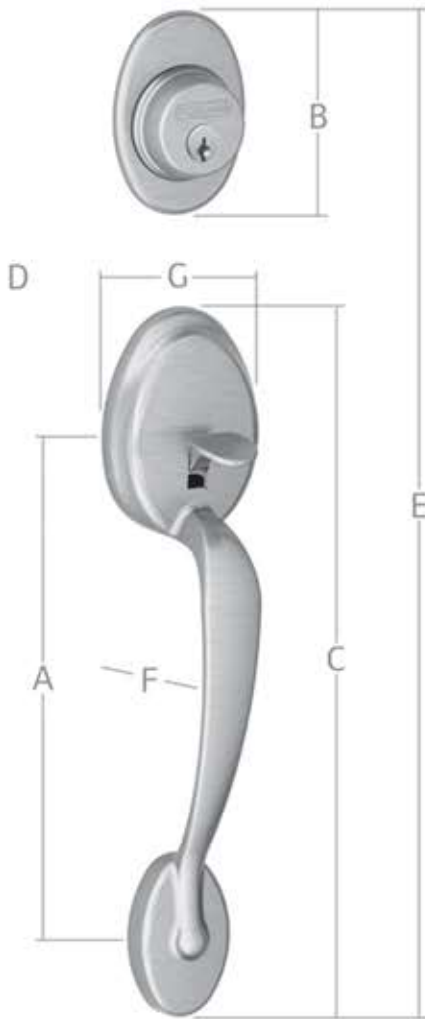

Schlage Plymouth Exterior Handleset

A	Center to Center Range - Grip	8 - 3/8" to 9 - 7/8"
B	Height - Top Escutcheon	3 - 9/16"
C	Height - Grip	12 - 5/8"
D	Range of Door Prep (5.5" is ideal)	4" - 5-1/2"
E	Total Handleset Height (5.5" Door Prep)	18 - 1/16"
F	Projection from Door	2 - 5/16"
G	Width of Escutcheon	2 - 15/16"